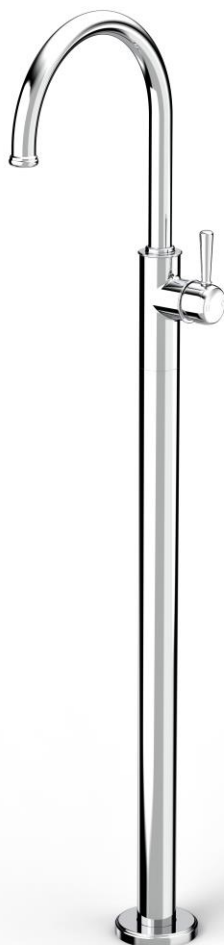

Product Specifications

30574-11 Cascade Floor Mixer, Chrome

Features:

- Built in Australia
- Suits concrete or timber floor
- Rock solid mount and connections
- Petite 90mm round floor flange
- Free flow
- Swivel spout reach 220mm
- 2 stage Flowstep™ valve

WM-022284