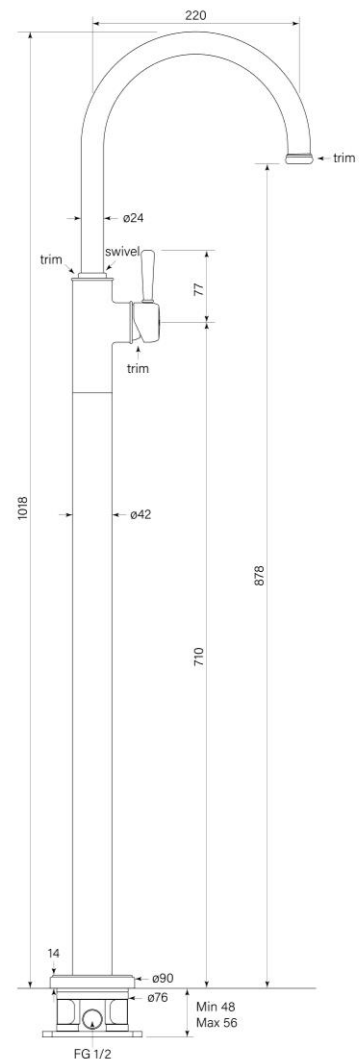

Product Specifications

30574-11 Cascade Floor Mixer, Chrome

Features:

- Built in Australia
- Suits concrete or timber floor
- Rock solid mount and connections
- Petite 90mm round floor flange
- Free flow
- Swivel spout reach 220mm
- 2 stage Flowstep™ valve

WM-022284