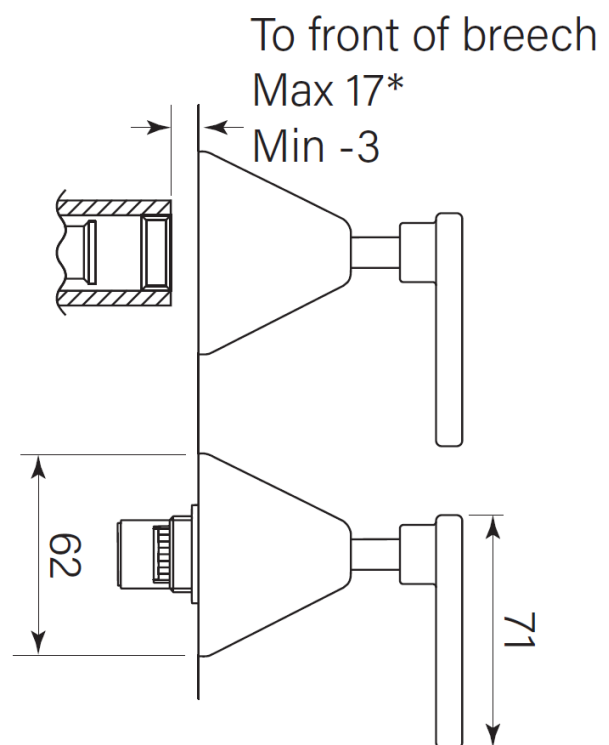

Product Specifications

31725-11 Chisel Wall Tap Pr CD Lever, Chrome

Features:

- Built in Australia
- Smooth action ¼ turn ceramic disc valves
- Breech depth Max 17*, Min -3
- *extra 5mm depth on request

WM-022284