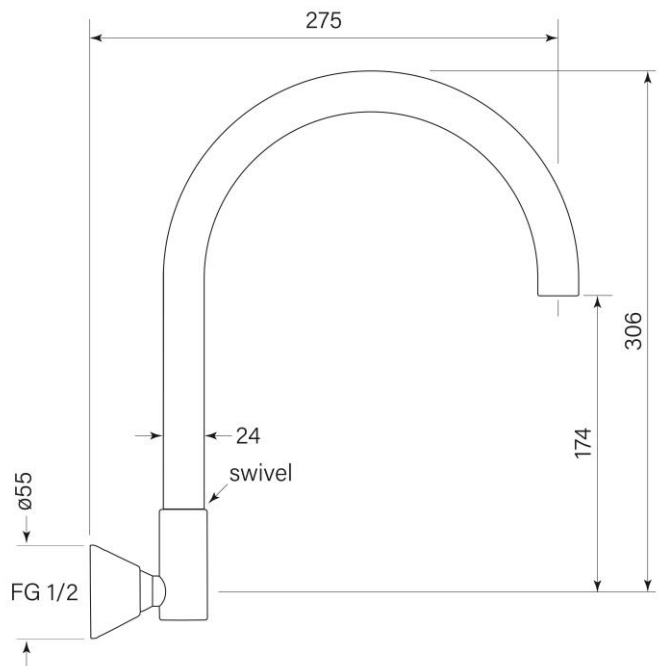

# Product Specifications

**31735-11** Chisel Spa Outlet, Wall, Tall, Chrome

## Features:

- Built in Australia
- Swivel spout reach 275mm

WM-022284