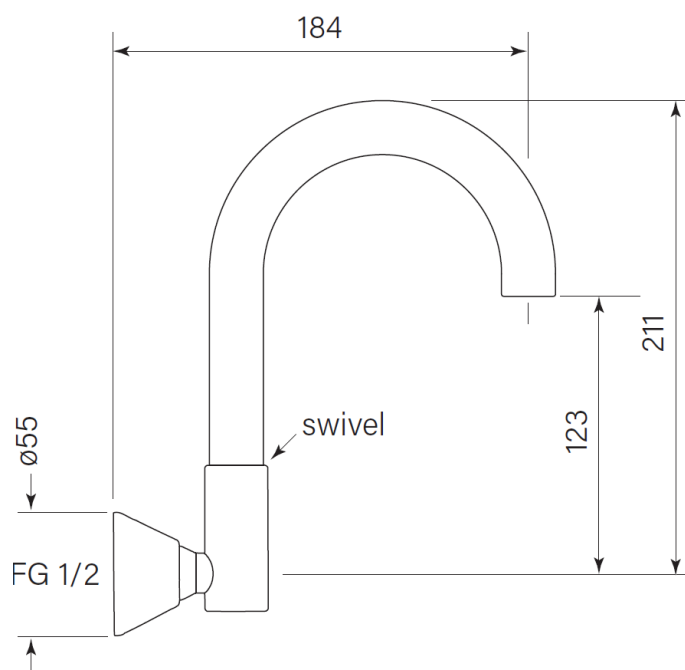

Product Specifications

31737-11 Chisel Spa Outlet, Wall, Short, Chrome

Features:

- Built in Australia
- Swivel spout reach 184mm
- Free flow

WM-022284