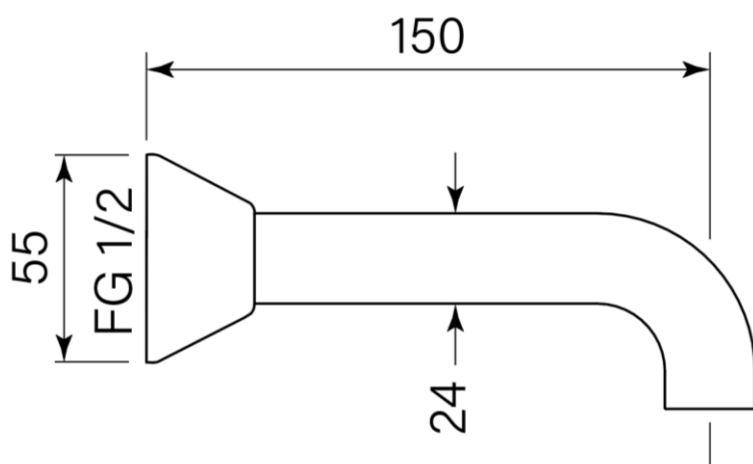

Product Specifications

31741-11 Chisel Wall Bath Outlet, Chrome

Features:

- Built in Australia
- 150mm reach
- Recessed flow straightener
- Free flow

WaterMark

WM-022284