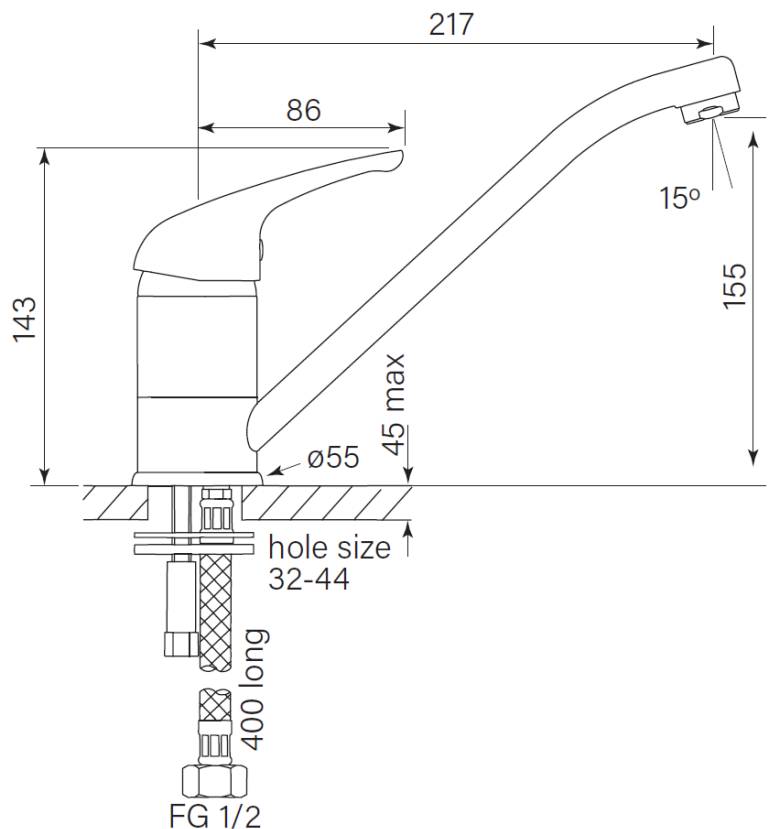

# Product Specifications

**31981-11** Swirl S40 Sink Mixer, Chrome

## Features:

- Built in Australia
- Swivel spout reach 217mm
- Tap hole 32-44mm
- 40mm valve cartridge

WaterMark

WM-022284