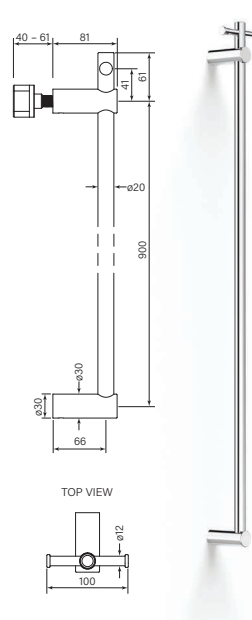

35253 1 Mar 2023
Pegasi NF Vertical Heated Towel Rail w TBar

- Brass construction
- Power supply (35260) sold separately
- Inwall body (35262) sold separately
- 900mm centres
- T-bar for extra hanging space

1. **$920 (-11 Chrome)**
   $1130 (-78 Switzrok Matte Black)
   $1130 (-80 Switzrok Matte White)
   $1230 (-55 Brushed Chrome)
   $1230 (-72 Brushed New Nickel)
   $1330 (-52 Polished New Nickel)
   $1330 (-74 Brushed Carbon)
   $1330 (-73 Brushed Graphite)
   $1330 (-53 Polished Terminus Copper)
   $1330 (-75 Brushed Terminus Copper)
   $1330 (-90 Raw Polished Brass)
   $1330 (-91 Raw Brushed Brass)
   $1330 (-84 Antique Brass Light)
   $1330 (-83 Antique Brass Medium)
   $1330 (-76 Discovery Bronze)
   $1330 (-79 Armada Bronze)
   $1330 (-50 Polished Admiralty Brass)
   $1330 (-70 Brushed Admiralty Brass)
   $1330 (-51 Polished Liberty Gold)
   $1330 (-71 Brushed Liberty Gold)