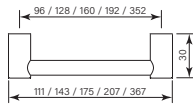

**\$120**

Models: 36042-84, 36057-84, 36052-84 and 36037-84

Rail Pulls 1 Apr 2023

- Brass construction
- Robust fixing

36010	36011	36012	36013	36014	Model number
111	143	175	207	367	<b>Overall length</b>
96	128	160	192	352	<b>Fitting spacing</b>
<b>\$70</b>	<b>\$76</b>	<b>\$82</b>	<b>\$88</b>	<b>\$114</b>	<b>(-11 Chrome)</b>
\$76	\$82	\$88	\$92	\$122	(-78 Switzrok Matte Black)
\$76	\$82	\$88	\$92	\$122	(-80 Switzrok Matte White)
\$79	\$88	\$92	\$97	\$126	(-55 Brushed Chrome)
\$79	\$88	\$92	\$97	\$126	(-72 Brushed New Nickel)
\$82	\$92	\$97	\$104	\$129	(-52 Polished New Nickel)
\$82	\$92	\$97	\$104	\$129	(-74 Brushed Carbon)
\$82	\$92	\$97	\$104	\$129	(-73 Brushed Graphite)
\$82	\$92	\$97	\$104	\$129	(-53 Polished Terminus Copper)
\$82	\$92	\$97	\$104	\$129	(-75 Brushed Terminus Copper)
\$82	\$92	\$97	\$104	\$129	(-90 Raw Polished Brass)
\$82	\$92	\$97	\$104	\$129	(-91 Raw Brushed Brass)
\$82	\$92	\$97	\$104	\$129	(-84 Antique Brass Light)
\$82	\$92	\$97	\$104	\$129	(-83 Antique Brass Medium)
\$82	\$92	\$97	\$104	\$129	(-76 Discovery Bronze)
\$82	\$92	\$97	\$104	\$129	(-79 Armada Bronze)
\$82	\$92	\$97	\$104	\$129	(-50 Polished Admiralty Brass)
\$82	\$92	\$97	\$104	\$129	(-70 Brushed Admiralty Brass)
\$82	\$92	\$97	\$104	\$129	(-51 Polished Liberty Gold)
\$82	\$92	\$97	\$104	\$129	(-71 Brushed Liberty Gold)