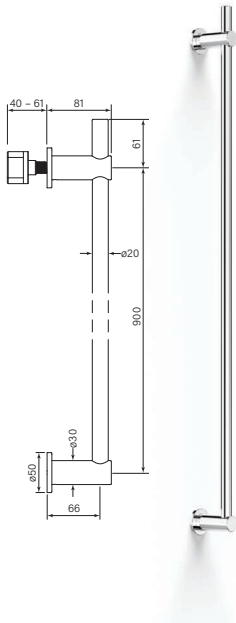

35250 1 Mar 2023
Pegasi Vertical Heated Towel Rail

- Brass construction
- Power supply (35260) sold separately
- Inwall body (35262) sold separately
- 900mm centres

1. **$860 (-11 Chrome)**
   $1060 (-78 Switzrok Matte Black)
   $1060 (-80 Switzrok Matte White)
   $1160 (-55 Brushed Chrome)
   $1160 (-72 Brushed New Nickel)
   $1260 (-52 Polished New Nickel)
   $1260 (-74 Brushed Carbon)
   $1260 (-73 Brushed Graphite)
   $1260 (-53 Polished Terminus Copper)
   $1260 (-75 Brushed Terminus Copper)
   $1260 (-90 Raw Polished Brass)
   $1260 (-91 Raw Brushed Brass)
   $1260 (-84 Antique Brass Light)
   $1260 (-83 Antique Brass Medium)
   $1260 (-76 Discovery Bronze)
   $1260 (-79 Armada Bronze)
   $1260 (-50 Polished Admiralty Brass)
   $1260 (-70 Brushed Admiralty Brass)
   $1260 (-51 Polished Liberty Gold)
   $1260 (-71 Brushed Liberty Gold)