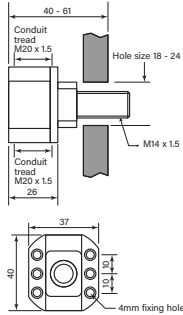

35262 Available now
Heated Rail In-Wall Body

- 1 required per each heated rail
- Mounts inside wall and provides sturdy mount
- Low voltage power feeds through body
- Fixing screws provided

$60

35260 1 Mar 2023
Heated Rail Low Voltage Power Supply

- Low voltage (12v) 8amp supply
- Mount in accessible roof space above rail
- Powers up to 5 heated rails
- Plugs into standard 3 pin GPO

$60