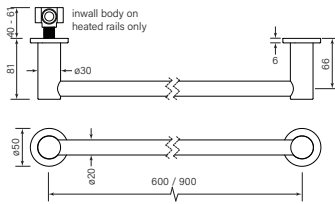

35230 1 Mar 2023
Pegasi Heated Towel Rail 900

35231 1 Mar 2023
Pegasi Heated Towel Rail 600

- Brass construction
- 900 centres (35230)
- 600 centres (35231)
- Shorter rail available on request
- Power supply (35260) sold separately
- Inwall body (35262) sold separately

35240 1 Mar 2023
Pegasi Non-Heated Towel Rail 900

35241 1 Mar 2023
Pegasi Non-Heated Towel Rail 600

- Not heated, matches size of heated rails
- Brass construction
- 900 centres (35240)
- 600 centres (35241)
- Shorter rail available on request

$620 (-11 Chrome)

$820	(-78 Switzrok Matte Black)
$820	(-80 Switzrok Matte White)
$850	(-55 Brushed Chrome)
$850	(-72 Brushed New Nickel)
$930	(-52 Polished New Nickel)
$930	(-74 Brushed Carbon)
$930	(-73 Brushed Graphite)
$930	(-53 Polished Terminus Copper)
$930	(-75 Brushed Terminus Copper)
$930	(-90 Raw Polished Brass)
$930	(-91 Raw Brushed Brass)
$930	(-84 Antique Brass Light)
$930	(-83 Antique Brass Medium)
$930	(-76 Discovery Bronze)
$930	(-79 Armada Bronze)
$930	(-50 Polished Admiralty Brass)
$930	(-70 Brushed Admiralty Brass)
$930	(-51 Polished Liberty Gold)
$930	(-71 Brushed Liberty Gold)

$280 (-11 Chrome)

$360	(-78 Switzrok Matte Black)
$360	(-80 Switzrok Matte White)
$390	(-55 Brushed Chrome)
$390	(-72 Brushed New Nickel)
$440	(-52 Polished New Nickel)
$440	(-74 Brushed Carbon)
$440	(-73 Brushed Graphite)
$440	(-53 Polished Terminus Copper)
$440	(-75 Brushed Terminus Copper)
$440	(-90 Raw Polished Brass)
$440	(-91 Raw Brushed Brass)
$440	(-84 Antique Brass Light)
$440	(-83 Antique Brass Medium)
$440	(-76 Discovery Bronze)
$440	(-79 Armada Bronze)
$440	(-50 Polished Admiralty Brass)
$440	(-70 Brushed Admiralty Brass)
$440	(-51 Polished Liberty Gold)
$440	(-71 Brushed Liberty Gold)

35232 1 Mar 2023
Pegasi NF Heated Towel Rail 900

35233 1 Mar 2023
Pegasi NF Heated Towel Rail 600

- Brass construction
- 900 centres (35232)
- 600 centres (35233)
- Shorter rail available on request
- Power supply (35260) sold separately
- Inwall body (35262) sold separately

35242 1 Mar 2023
Pegasi NF Non-Heated Towel Rail 900

35243 1 Mar 2023
Pegasi NF Non-Heated Towel Rail 600

- Not heated, matches size of heated rails
- Brass construction
- 900 centres (35242)
- 600 centres (35243)
- Shorter rail available on request

$620 (-11 Chrome)

$820	(-78 Switzrok Matte Black)
$820	(-80 Switzrok Matte White)
$850	(-55 Brushed Chrome)
$850	(-72 Brushed New Nickel)
$930	(-52 Polished New Nickel)
$930	(-74 Brushed Carbon)
$930	(-73 Brushed Graphite)
$930	(-53 Polished Terminus Copper)
$930	(-75 Brushed Terminus Copper)
$930	(-90 Raw Polished Brass)
$930	(-91 Raw Brushed Brass)
$930	(-84 Antique Brass Light)
$930	(-83 Antique Brass Medium)
$930	(-76 Discovery Bronze)
$930	(-79 Armada Bronze)
$930	(-50 Polished Admiralty Brass)
$930	(-70 Brushed Admiralty Brass)
$930	(-51 Polished Liberty Gold)
$930	(-71 Brushed Liberty Gold)