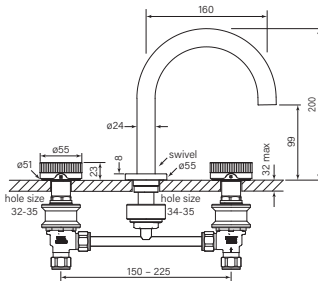

**35305** 1 Apr 2023  
Zero Fluted Sink Set

**35317** 1 Apr 2023  
Zero Fluted Basin Set, Tall

- WELS 4\* 7.5lpm (sink)
- WELS 5\* 6lpm (basin)
- Quarter turn ceramic cartridges
- Fine fluted texture on handles
- Swivel spout with 220mm reach