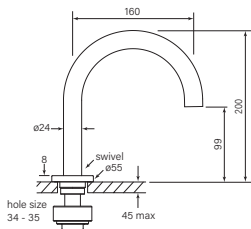

$275 (-11 Chrome)

- $395 (-78 Switzrok Matte Black)
- $395 (-80 Switzrok Matte White)
- $425 (-55 Brushed Chrome)
- $425 (-72 Brushed New Nickel)
- $465 (-52 Polished New Nickel)
- $465 (-74 Brushed Carbon)
- $465 (-73 Brushed Graphite)
- $465 (-53 Polished Terminus Copper)
- $465 (-75 Brushed Terminus Copper)
- $465 (-90 Raw Polished Brass)
- $465 (-91 Raw Brushed Brass)
- $465 (-84 Antique Brass Light)
- $465 (-83 Antique Brass Medium)
- $465 (-76 Discovery Bronze)
- $465 (-79 Armada Bronze)
- $465 (-50 Polished Admiralty Brass)
- $465 (-70 Brushed Admiralty Brass)
- $465 (-51 Polished Liberty Gold)
- $465 (-71 Brushed Liberty Gold)

35319 1 Mar 2023