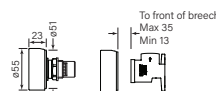

**35309** 1 Apr 2023  
Zero Wall Top Assy Pr, Smooth

- Quarter turn ceramic cartridges
- Breech not included
- Pair with Pegasi spouts to create bath and basin sets

**\$453 (-11 Chrome)**

\$619	(-78 Switzrok Matte Black)
\$619	(-80 Switzrok Matte White)
\$668	(-55 Brushed Chrome)
\$668	(-72 Brushed New Nickel)
\$738	(-52 Polished New Nickel)
\$738	(-74 Brushed Carbon)
\$738	(-73 Brushed Graphite)
\$738	(-53 Polished Terminus Copper)
\$738	(-75 Brushed Terminus Copper)
\$738	(-90 Raw Polished Brass)
\$738	(-91 Raw Brushed Brass)
\$738	(-84 Antique Brass Light)
\$738	(-83 Antique Brass Medium)
\$738	(-76 Discovery Bronze)
\$738	(-79 Armada Bronze)
\$738	(-50 Polished Admiralty Brass)
\$738	(-70 Brushed Admiralty Brass)
\$738	(-51 Polished Liberty Gold)
\$738	(-71 Brushed Liberty Gold)