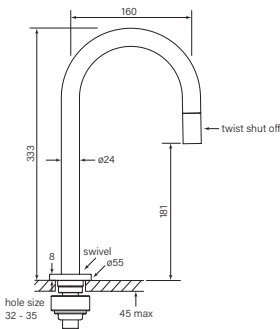

35330 1 Apr 2023
Pegasi Prep Tap

- Spout and tap all in 1 with nozzle mounted shut off
- Swivel spout with tall clearance
- Cold only or hot only water supply
- Bar or kitchen prep applications

1. **$440 (-11 Chrome)**
2. $650 (-78 Switzrok Matte Black)
   - $650 (-80 Switzrok Matte White)
   - $690 (-55 Brushed Chrome)
   - $690 (-72 Brushed New Nickel)
   - $740 (-52 Polished New Nickel)
   - $740 (-74 Brushed Carbon)
   - $740 (-73 Brushed Graphite)
   - $740 (-53 Polished Terminus Copper)
   - $740 (-75 Brushed Terminus Copper)
   - $740 (-90 Raw Polished Brass)
   - $740 (-91 Raw Brushed Brass)
   - $740 (-84 Antique Brass Light)
   - $740 (-83 Antique Brass Medium)
   - $740 (-76 Discovery Bronze)
   - $740 (-79 Armada Bronze)
   - $740 (-50 Polished Admiralty Brass)
   - $740 (-70 Brushed Admiralty Brass)
   - $740 (-51 Polished Liberty Gold)
   - $740 (-71 Brushed Liberty Gold)