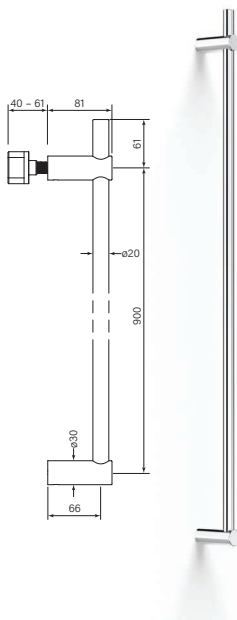

35252 1 Mar 2023
Pegasi NF Vertical Heated Towel Rail

- Brass construction
- Power supply (35260) sold separately
- Inwall body (35262) sold separately
- 900mm centres

1. **$860 (-11 Chrome)**
   $1060 (-78 Switzrok Matte Black)
   $1060 (-80 Switzrok Matte White)
   $1160 (-55 Brushed Chrome)
   $1160 (-72 Brushed New Nickel)
   $1260 (-52 Polished New Nickel)
   $1260 (-74 Brushed Carbon)
   $1260 (-73 Brushed Graphite)
   $1260 (-53 Polished Terminus Copper)
   $1260 (-75 Brushed Terminus Copper)
   $1260 (-90 Raw Polished Brass)
   $1260 (-91 Raw Brushed Brass)
   $1260 (-84 Antique Brass Light)
   $1260 (-83 Antique Brass Medium)
   $1260 (-76 Discovery Bronze)
   $1260 (-79 Armada Bronze)
   $1260 (-50 Polished Admiralty Brass)
   $1260 (-70 Brushed Admiralty Brass)
   $1260 (-51 Polished Liberty Gold)
   $1260 (-71 Brushed Liberty Gold)