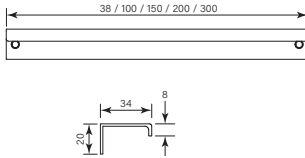

Lip Pull 1 Apr 2023

- Brass construction
- Fastens to inside of door
- Max 20mm panel thickness

36045	36046	36047	36048	36049	Model number
38	100	150	200	300	Overall length
$30	$43	$49	$56	$68	(-11 Chrome)
$34	$47	$53	$60	$73	(-78 Switzrok Matte Black)
$34	$47	$53	$60	$73	(-80 Switzrok Matte White)
$36	$49	$55	$62	$75	(-55 Brushed Chrome)
$36	$49	$55	$62	$75	(-72 Brushed New Nickel)
$39	$52	$58	$65	$78	(-52 Polished New Nickel)
$39	$52	$58	$65	$78	(-74 Brushed Carbon)
$39	$52	$58	$65	$78	(-73 Brushed Graphite)
$39	$52	$58	$65	$78	(-53 Polished Terminus Copper)
$39	$52	$58	$65	$78	(-75 Brushed Terminus Copper)
$39	$52	$58	$65	$78	(-90 Raw Polished Brass)
$39	$52	$58	$65	$78	(-91 Raw Brushed Brass)
$39	$52	$58	$65	$78	(-84 Antique Brass Light)
$39	$52	$58	$65	$78	(-83 Antique Brass Medium)
$39	$52	$58	$65	$78	(-76 Discovery Bronze)
$39	$52	$58	$65	$78	(-79 Armada Bronze)
$39	$52	$58	$65	$78	(-50 Polished Admiralty Brass)
$39	$52	$58	$65	$78	(-70 Brushed Admiralty Brass)
$39	$52	$58	$65	$78	(-51 Polished Liberty Gold)
$39	$52	$58	$65	$78	(-71 Brushed Liberty Gold)