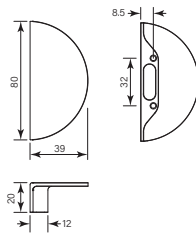

36062 1 Apr 2023

Half Disc Pull

- Brass construction
- Mounts to surface of panel

$70	(-11 Chrome)
$75	(-78 Switzrok Matte Black)
$75	(-80 Switzrok Matte White)
$79	(-55 Brushed Chrome)
$79	(-72 Brushed New Nickel)
$83	(-52 Polished New Nickel)
$83	(-74 Brushed Carbon)
$83	(-73 Brushed Graphite)
$83	(-53 Polished Terminus Copper)
$83	(-75 Brushed Terminus Copper)
$83	(-90 Raw Polished Brass)
$83	(-91 Raw Brushed Brass)
$83	(-84 Antique Brass Light)
$83	(-83 Antique Brass Medium)
$83	(-76 Discovery Bronze)
$83	(-79 Armada Bronze)
$83	(-50 Polished Admiralty Brass)
$83	(-70 Brushed Admiralty Brass)
$83	(-51 Polished Liberty Gold)
$83	(-71 Brushed Liberty Gold)