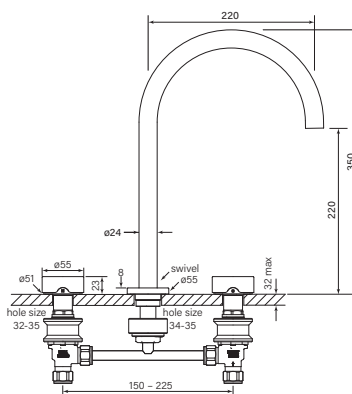

35306 1 Apr 2023
Zero Hob Top Assy Pr, Smooth

- Quarter turn ceramic cartridges

$536 (-11 Chrome)

$703	(-78 Switzrok Matte Black)
$703	(-80 Switzrok Matte White)
$738	(-55 Brushed Chrome)
$738	(-72 Brushed New Nickel)
$822	(-52 Polished New Nickel)
$822	(-74 Brushed Carbon)
$822	(-73 Brushed Graphite)
$822	(-53 Polished Terminus Copper)
$822	(-75 Brushed Terminus Copper)
$822	(-90 Raw Polished Brass)
$822	(-91 Raw Brushed Brass)
$822	(-84 Antique Brass Light)
$822	(-83 Antique Brass Medium)
$822	(-76 Discovery Bronze)
$822	(-79 Armada Bronze)
$822	(-50 Polished Admiralty Brass)
$822	(-70 Brushed Admiralty Brass)
$822	(-51 Polished Liberty Gold)
$822	(-71 Brushed Liberty Gold)

35309 1 Apr 2023
Zero Wall Top Assy Pr, Smooth

- Quarter turn ceramic cartridges
- Breech not included
- Pair with Pegasi spouts to create bath and basin sets

$453 (-11 Chrome)

$619	(-78 Switzrok Matte Black)
$619	(-80 Switzrok Matte White)
$668	(-55 Brushed Chrome)
$668	(-72 Brushed New Nickel)
$738	(-52 Polished New Nickel)
$738	(-74 Brushed Carbon)
$738	(-73 Brushed Graphite)
$738	(-53 Polished Terminus Copper)
$738	(-75 Brushed Terminus Copper)
$738	(-90 Raw Polished Brass)
$738	(-91 Raw Brushed Brass)
$738	(-84 Antique Brass Light)
$738	(-83 Antique Brass Medium)
$738	(-76 Discovery Bronze)
$738	(-79 Armada Bronze)
$738	(-50 Polished Admiralty Brass)
$738	(-70 Brushed Admiralty Brass)
$738	(-51 Polished Liberty Gold)
$738	(-71 Brushed Liberty Gold)