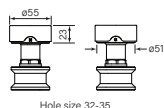

35306 1 Apr 2023
Zero Hob Top Assy Pr, Smooth

- Quarter turn ceramic cartridges

$536 (-11 Chrome)

$703	(-78 Switzrok Matte Black)
$703	(-80 Switzrok Matte White)
$738	(-55 Brushed Chrome)
$738	(-72 Brushed New Nickel)
$822	(-52 Polished New Nickel)
$822	(-74 Brushed Carbon)
$822	(-73 Brushed Graphite)
$822	(-53 Polished Terminus Copper)
$822	(-75 Brushed Terminus Copper)
$822	(-90 Raw Polished Brass)
$822	(-91 Raw Brushed Brass)
$822	(-84 Antique Brass Light)
$822	(-83 Antique Brass Medium)
$822	(-76 Discovery Bronze)
$822	(-79 Armada Bronze)
$822	(-50 Polished Admiralty Brass)
$822	(-70 Brushed Admiralty Brass)
$822	(-51 Polished Liberty Gold)
$822	(-71 Brushed Liberty Gold)