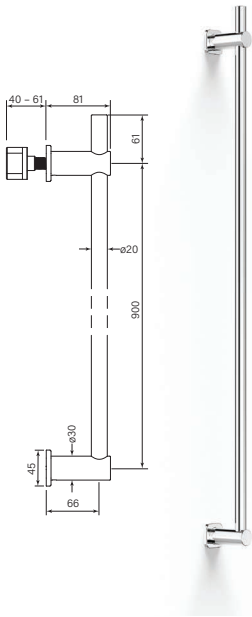

35254 1 Mar 2023
Zeos Vertical Heated Towel Rail

- Brass construction
- Power supply (35260) sold separately
- Inwall body (35262) sold separately
- 900mm centres

1. **$860 (-11 Chrome)**
2. $1060 (-78 Switzrok Matte Black)
   - $1060 (-80 Switzrok Matte White)
   - $1160 (-55 Brushed Chrome)
   - $1160 (-72 Brushed New Nickel)
   - $1260 (-52 Polished New Nickel)
   - $1260 (-74 Brushed Carbon)
   - $1260 (-73 Brushed Graphite)
   - $1260 (-53 Polished Terminus Copper)
   - $1260 (-75 Brushed Terminus Copper)
   - $1260 (-90 Raw Polished Brass)
   - $1260 (-91 Raw Brushed Brass)
   - $1260 (-84 Antique Brass Light)
   - $1260 (-83 Antique Brass Medium)
   - $1260 (-76 Discovery Bronze)
   - $1260 (-79 Armada Bronze)
   - $1260 (-50 Polished Admiralty Brass)
   - $1260 (-70 Brushed Admiralty Brass)
   - $1260 (-51 Polished Liberty Gold)
   - $1260 (-71 Brushed Liberty Gold)