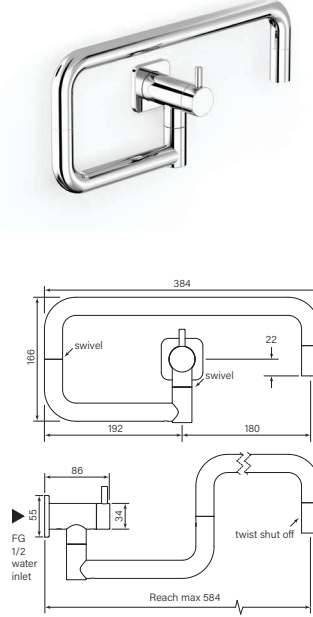

$990 (-11 Chrome)

- $1240 (-78 Switzrok Matte Black)
- $1240 (-80 Switzrok Matte White)
- $1340 (-55 Brushed Chrome)
- $1340 (-72 Brushed New Nickel)
- $1490 (-52 Polished New Nickel)
- $1490 (-74 Brushed Carbon)
- $1490 (-73 Brushed Graphite)
- $1490 (-53 Polished Terminus Copper)
- $1490 (-75 Brushed Terminus Copper)
- $1490 (-90 Raw Polished Brass)
- $1490 (-91 Raw Brushed Brass)
- $1490 (-84 Antique Brass Light)
- $1490 (-83 Antique Brass Medium)
- $1490 (-76 Discovery Bronze)
- $1490 (-79 Armada Bronze)
- $1490 (-50 Polished Admiralty Brass)
- $1490 (-70 Brushed Admiralty Brass)
- $1490 (-51 Polished Liberty Gold)
- $1490 (-71 Brushed Liberty Gold)