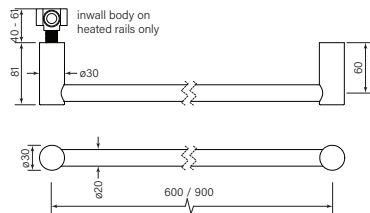

35230 1 Mar 2023
Pegasi Heated Towel Rail 900

35231 1 Mar 2023
Pegasi Heated Towel Rail 600

- Brass construction
- 900 centres (35230)
- 600 centres (35231)
- Shorter rail available on request
- Power supply (35260) sold separately
- Inwall body (35262) sold separately

35240 1 Mar 2023
Pegasi Non-Heated Towel Rail 900

35241 1 Mar 2023
Pegasi Non-Heated Towel Rail 600

- Not heated, matches size of heated rails
- Brass construction
- 900 centres (35240)
- 600 centres (35241)
- Shorter rail available on request

$620 (-11 Chrome)

$820	(-78 Switzrok Matte Black)
$820	(-80 Switzrok Matte White)
$850	(-55 Brushed Chrome)
$850	(-72 Brushed New Nickel)
$930	(-52 Polished New Nickel)
$930	(-74 Brushed Carbon)
$930	(-73 Brushed Graphite)
$930	(-53 Polished Terminus Copper)
$930	(-75 Brushed Terminus Copper)
$930	(-90 Raw Polished Brass)
$930	(-91 Raw Brushed Brass)
$930	(-84 Antique Brass Light)
$930	(-83 Antique Brass Medium)
$930	(-76 Discovery Bronze)
$930	(-79 Armada Bronze)
$930	(-50 Polished Admiralty Brass)
$930	(-70 Brushed Admiralty Brass)
$930	(-51 Polished Liberty Gold)
$930	(-71 Brushed Liberty Gold)

$280 (-11 Chrome)

$360	(-78 Switzrok Matte Black)
$360	(-80 Switzrok Matte White)
$390	(-55 Brushed Chrome)
$390	(-72 Brushed New Nickel)
$440	(-52 Polished New Nickel)
$440	(-74 Brushed Carbon)
$440	(-73 Brushed Graphite)
$440	(-53 Polished Terminus Copper)
$440	(-75 Brushed Terminus Copper)
$440	(-90 Raw Polished Brass)
$440	(-91 Raw Brushed Brass)
$440	(-84 Antique Brass Light)
$440	(-83 Antique Brass Medium)
$440	(-76 Discovery Bronze)
$440	(-79 Armada Bronze)
$440	(-50 Polished Admiralty Brass)
$440	(-70 Brushed Admiralty Brass)
$440	(-51 Polished Liberty Gold)
$440	(-71 Brushed Liberty Gold)

35232 1 Mar 2023
Pegasi NF Heated Towel Rail 900

35233 1 Mar 2023
Pegasi NF Heated Towel Rail 600

- Brass construction
- 900 centres (35232)
- 600 centres (35233)
- Shorter rail available on request
- Power supply (35260) sold separately
- Inwall body (35262) sold separately

35242 1 Mar 2023
Pegasi NF Non-Heated Towel Rail 900

35243 1 Mar 2023
Pegasi NF Non-Heated Towel Rail 600

- Not heated, matches size of heated rails
- Brass construction
- 900 centres (35242)
- 600 centres (35243)
- Shorter rail available on request

$620 (-11 Chrome)

$820	(-78 Switzrok Matte Black)
$820	(-80 Switzrok Matte White)
$850	(-55 Brushed Chrome)
$850	(-72 Brushed New Nickel)
$930	(-52 Polished New Nickel)
$930	(-74 Brushed Carbon)
$930	(-73 Brushed Graphite)
$930	(-53 Polished Terminus Copper)
$930	(-75 Brushed Terminus Copper)
$930	(-90 Raw Polished Brass)
$930	(-91 Raw Brushed Brass)
$930	(-84 Antique Brass Light)
$930	(-83 Antique Brass Medium)
$930	(-76 Discovery Bronze)
$930	(-79 Armada Bronze)
$930	(-50 Polished Admiralty Brass)
$930	(-70 Brushed Admiralty Brass)
$930	(-51 Polished Liberty Gold)
$930	(-71 Brushed Liberty Gold)