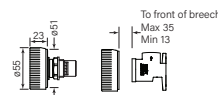

- Quarter turn ceramic cartridges
- Fine fluted texture on handles
- Breech not included
- Pair with Pegasi spouts to create bath and basin sets

1. **$453 (-11 Chrome)**
   $619 (-78 Switzrok Matte Black)
   $619 (-80 Switzrok Matte White)
   $668 (-55 Brushed Chrome)
   $668 (-72 Brushed New Nickel)
   $738 (-52 Polished New Nickel)
   $738 (-74 Brushed Carbon)
   $738 (-73 Brushed Graphite)
   $738 (-53 Polished Terminus Copper)
   $738 (-75 Brushed Terminus Copper)
   $738 (-90 Raw Polished Brass)
   $738 (-91 Raw Brushed Brass)
   $738 (-84 Antique Brass Light)
   $738 (-83 Antique Brass Medium)
   $738 (-76 Discovery Bronze)
   $738 (-79 Armada Bronze)
   $738 (-50 Polished Admiralty Brass)
   $738 (-70 Brushed Admiralty Brass)
   $738 (-51 Polished Liberty Gold)
   $738 (-71 Brushed Liberty Gold)