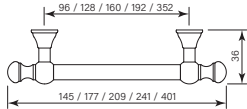

36040	36041	36042	36043	36044	Model number
145	177	209	241	401	Overall length
96	128	160	192	352	Fitting spacing
$80	$86	$92	$98	$124	(-11 Chrome)
$86	$92	$98	$102	$132	(-78 Switzrok Matte Black)
$86	$92	$98	$102	$132	(-80 Switzrok Matte White)
$89	$98	$102	$107	$136	(-55 Brushed Chrome)
$89	$98	$102	$107	$136	(-72 Brushed New Nickel)
$92	$102	$107	$114	$139	(-52 Polished New Nickel)
$92	$102	$107	$114	$139	(-74 Brushed Carbon)
$92	$102	$107	$114	$139	(-73 Brushed Graphite)
$92	$102	$107	$114	$139	(-53 Polished Terminus Copper)
$92	$102	$107	$114	$139	(-75 Brushed Terminus Copper)
$92	$102	$107	$114	$139	(-90 Raw Polished Brass)
$92	$102	$107	$114	$139	(-91 Raw Brushed Brass)
$92	$102	$107	$114	$139	(-84 Antique Brass Light)
$92	$102	$107	$114	$139	(-83 Antique Brass Medium)
$92	$102	$107	$114	$139	(-76 Discovery Bronze)
$92	$102	$107	$114	$139	(-79 Armada Bronze)
$92	$102	$107	$114	$139	(-50 Polished Admiralty Brass)
$92	$102	$107	$114	$139	(-70 Brushed Admiralty Brass)
$92	$102	$107	$114	$139	(-51 Polished Liberty Gold)
$92	$102	$107	$114	$139	(-71 Brushed Liberty Gold)