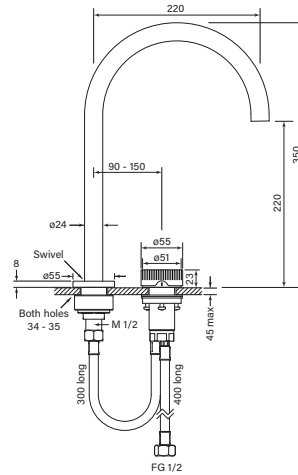

Model: 35340-84

**35340** 1 Mar 2023

**Zero Progressiv Fluted Basin Mixer curve**

- Half turn Progressiv ceramic valve
- Fine fluted texture on handle
- Mount through 35 mm tap holes
- Match with Pegasi showers & accessories
- Swivel spout reach 160 mm
- WELS 5\* 6 lpm

**35341** 1 Mar 2023

**Zero Progressiv Fluted Basin Mixer Tall Curve**

- Half turn Progressiv ceramic valve
- Fine fluted texture on handle
- Mount through 35 mm tap holes
- Match with Pegasi showers & accessories
- Swivel spout reach 220 mm
- WELS 5\* 6 lpm