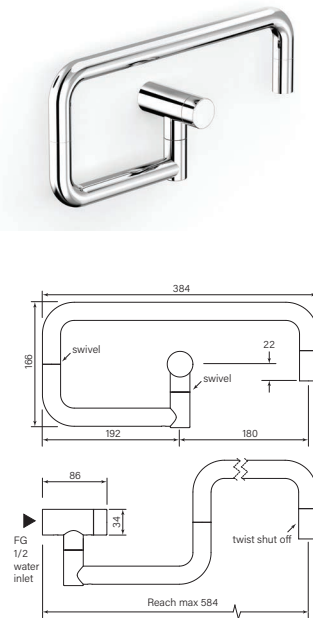

$990 (-11 Chrome)

- $1240 (-78 Switzrok Matte Black)
- $1240 (-80 Switzrok Matte White)
- $1340 (-55 Brushed Chrome)
- $1340 (-72 Brushed New Nickel)
- $1490 (-52 Polished New Nickel)
- $1490 (-74 Brushed Carbon)
- $1490 (-73 Brushed Graphite)
- $1490 (-53 Polished Terminus Copper)
- $1490 (-75 Brushed Terminus Copper)
- $1490 (-90 Raw Polished Brass)
- $1490 (-91 Raw Brushed Brass)
- $1490 (-84 Antique Brass Light)
- $1490 (-83 Antique Brass Medium)
- $1490 (-76 Discovery Bronze)
- $1490 (-79 Armada Bronze)
- $1490 (-50 Polished Admiralty Brass)
- $1490 (-70 Brushed Admiralty Brass)
- $1490 (-51 Polished Liberty Gold)
- $1490 (-71 Brushed Liberty Gold)