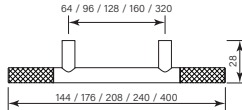

Bar Pull End Knurl 1 Apr 2023

- Brass construction
- Robust fixing

36030	36031	36032	36033	36034	Model number
144	176	208	240	400	Overall length
64	96	128	160	320	Fitting spacing
$80	$86	$92	$98	$124	(-11 Chrome)
$86	$92	$98	$102	$132	(-78 Switzrok Matte Black)
$86	$92	$98	$102	$132	(-80 Switzrok Matte White)
$89	$98	$102	$107	$136	(-55 Brushed Chrome)
$89	$98	$102	$107	$136	(-72 Brushed New Nickel)
$92	$102	$107	$114	$139	(-52 Polished New Nickel)
$92	$102	$107	$114	$139	(-74 Brushed Carbon)
$92	$102	$107	$114	$139	(-73 Brushed Graphite)
$92	$102	$107	$114	$139	(-53 Polished Terminus Copper)
$92	$102	$107	$114	$139	(-75 Brushed Terminus Copper)
$92	$102	$107	$114	$139	(-90 Raw Polished Brass)
$92	$102	$107	$114	$139	(-91 Raw Brushed Brass)
$92	$102	$107	$114	$139	(-84 Antique Brass Light)
$92	$102	$107	$114	$139	(-83 Antique Brass Medium)
$92	$102	$107	$114	$139	(-76 Discovery Bronze)
$92	$102	$107	$114	$139	(-79 Armada Bronze)
$92	$102	$107	$114	$139	(-50 Polished Admiralty Brass)
$92	$102	$107	$114	$139	(-70 Brushed Admiralty Brass)
$92	$102	$107	$114	$139	(-51 Polished Liberty Gold)
$92	$102	$107	$114	$139	(-71 Brushed Liberty Gold)