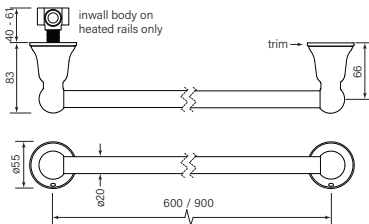

$620 (-11 Chrome)

$660	(-12 Chrome + Gold)
$820	(-78 Switzrok Matte Black)
$820	(-80 Switzrok Matte White)
$850	(-55 Brushed Chrome)
$850	(-72 Brushed New Nickel)
$930	(-52 Polished New Nickel)
$930	(-74 Brushed Carbon)
$930	(-73 Brushed Graphite)
$930	(-53 Polished Terminus Copper)
$930	(-75 Brushed Terminus Copper)
$930	(-90 Raw Polished Brass)
$930	(-91 Raw Brushed Brass)
$930	(-84 Antique Brass Light)
$930	(-83 Antique Brass Medium)
$930	(-76 Discovery Bronze)
$930	(-79 Armada Bronze)
$930	(-50 Polished Admiralty Brass)
$930	(-70 Brushed Admiralty Brass)
$930	(-51 Polished Liberty Gold)
$930	(-71 Brushed Liberty Gold)

35246 1 Mar 2023
Cascade Non-Heated Towel Rail
900

35247 1 Mar 2023
Cascade Non-Heated Towel Rail
600

- Not heated, matches size of heated rails
- Brass construction
- 900 centres (35246)
- 600 centres (35247)
- Shorter rail available on request

$280 (-11 Chrome)

$320	(-12 Chrome + Gold)
$360	(-78 Switzrok Matte Black)
$360	(-80 Switzrok Matte White)
$390	(-55 Brushed Chrome)
$390	(-72 Brushed New Nickel)
$440	(-52 Polished New Nickel)
$440	(-74 Brushed Carbon)
$440	(-73 Brushed Graphite)
$440	(-53 Polished Terminus Copper)
$440	(-75 Brushed Terminus Copper)
$440	(-90 Raw Polished Brass)
$440	(-91 Raw Brushed Brass)
$440	(-84 Antique Brass Light)
$440	(-83 Antique Brass Medium)
$440	(-76 Discovery Bronze)
$440	(-79 Armada Bronze)
$440	(-50 Polished Admiralty Brass)
$440	(-70 Brushed Admiralty Brass)
$440	(-51 Polished Liberty Gold)
$440	(-71 Brushed Liberty Gold)