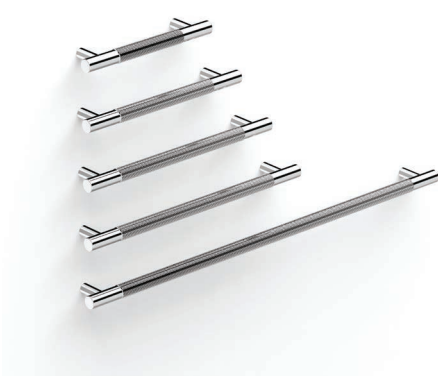

Bar Pull Centre Knurl 1 Apr 2023

- Brass construction
- Robust fixing

36015	36016	36017	36018	36019	Model number
126	158	190	222	382	Overall length
96	128	160	192	352	Fitting spacing
$80	$86	$92	$98	$124	(-11 Chrome)
$86	$92	$98	$102	$132	(-78 Switzrok Matte Black)
$86	$92	$98	$102	$132	(-80 Switzrok Matte White)
$89	$98	$102	$107	$136	(-55 Brushed Chrome)
$89	$98	$102	$107	$136	(-72 Brushed New Nickel)
$92	$102	$107	$114	$139	(-52 Polished New Nickel)
$92	$102	$107	$114	$139	(-74 Brushed Carbon)
$92	$102	$107	$114	$139	(-73 Brushed Graphite)
$92	$102	$107	$114	$139	(-53 Polished Terminus Copper)
$92	$102	$107	$114	$139	(-75 Brushed Terminus Copper)
$92	$102	$107	$114	$139	(-90 Raw Polished Brass)
$92	$102	$107	$114	$139	(-91 Raw Brushed Brass)
$92	$102	$107	$114	$139	(-84 Antique Brass Light)
$92	$102	$107	$114	$139	(-83 Antique Brass Medium)
$92	$102	$107	$114	$139	(-76 Discovery Bronze)
$92	$102	$107	$114	$139	(-79 Armada Bronze)
$92	$102	$107	$114	$139	(-50 Polished Admiralty Brass)
$92	$102	$107	$114	$139	(-70 Brushed Admiralty Brass)
$92	$102	$107	$114	$139	(-51 Polished Liberty Gold)
$92	$102	$107	$114	$139	(-71 Brushed Liberty Gold)