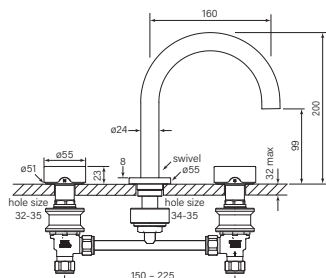

**35303** 1 Apr 2023  
Zero Smooth Sink Set

**35315** 1 Apr 2023  
Zero Smooth Basin Set, Tall

- WELS 4\* 7.5lpm (sink)
- WELS 5\* 6lpm (basin)
- Quarter turn ceramic cartridges
- Swivel spout with 220mm reach