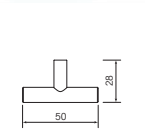

1. **$43 (-11 Chrome)**
2. $49 (-78 Switzrok Matte Black)
   - $49 (-80 Switzrok Matte White)
   - $52 (-55 Brushed Chrome)
   - $52 (-72 Brushed New Nickel)
   - $55 (-52 Polished New Nickel)
   - $55 (-74 Brushed Carbon)
   - $55 (-73 Brushed Graphite)
   - $55 (-53 Polished Terminus Copper)
   - $55 (-75 Brushed Terminus Copper)
   - $55 (-90 Raw Polished Brass)
   - $55 (-91 Raw Brushed Brass)
   - $55 (-84 Antique Brass Light)
   - $55 (-83 Antique Brass Medium)
   - $55 (-76 Discovery Bronze)
   - $55 (-79 Armada Bronze)
   - $55 (-50 Polished Admiralty Brass)
   - $55 (-70 Brushed Admiralty Brass)
   - $55 (-51 Polished Liberty Gold)
   - $55 (-71 Brushed Liberty Gold)