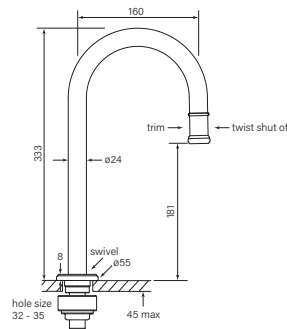

35331 1 Apr 2023
Cascade Prep Tap

- Spout and tap all in 1 with nozzle mounted shut off
- Swivel spout with tall clearance
- Cold only or hot only water supply
- Bar or kitchen prep applications

1. **$440 (-11 Chrome)**
2. $550 (-12 Chrome + Gold)
   - $650 (-78 Switzrok Matte Black)
   - $650 (-80 Switzrok Matte White)
   - $690 (-55 Brushed Chrome)
   - $690 (-72 Brushed New Nickel)
   - $740 (-52 Polished New Nickel)
   - $740 (-74 Brushed Carbon)
   - $740 (-73 Brushed Graphite)
   - $740 (-53 Polished Terminus Copper)
   - $740 (-75 Brushed Terminus Copper)
   - $740 (-90 Raw Polished Brass)
   - $740 (-91 Raw Brushed Brass)
   - $740 (-84 Antique Brass Light)
   - $740 (-83 Antique Brass Medium)
   - $740 (-76 Discovery Bronze)
   - $740 (-79 Armada Bronze)
   - $740 (-50 Polished Admiralty Brass)
   - $740 (-70 Brushed Admiralty Brass)
   - $740 (-51 Polished Liberty Gold)
   - $740 (-71 Brushed Liberty Gold)