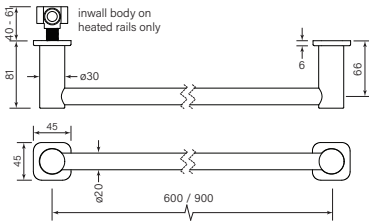

**35234** 1 Mar 2023  
**Zeos Heated Towel Rail**  
 900

**35235** 1 Mar 2023  
**Zeos Heated Towel Rail**  
 600

- Brass construction
- 900 centres (35234)
- 600 centres (35235)
- Shorter rail available on request
- Power supply (35260) sold separately
- Inwall body (35262) sold separately