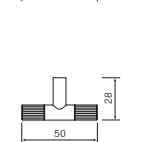

**36053** 1 Apr 2023

**T Bar Pull End Knurl**

**36054** 1 Apr 2023

**T Bar Pull End Flute**

- Brass construction
- Smart fixing to prevent twist

- \$50 (-11 Chrome)**
- \$55 (-78 Switzrok Matte Black)
  - \$55 (-80 Switzrok Matte White)
  - \$59 (-55 Brushed Chrome)
  - \$59 (-72 Brushed New Nickel)
  - \$63 (-52 Polished New Nickel)
  - \$63 (-74 Brushed Carbon)
  - \$63 (-73 Brushed Graphite)
  - \$63 (-53 Polished Terminus Copper)
  - \$63 (-75 Brushed Terminus Copper)
  - \$63 (-90 Raw Polished Brass)
  - \$63 (-91 Raw Brushed Brass)
  - \$63 (-84 Antique Brass Light)
  - \$63 (-83 Antique Brass Medium)
  - \$63 (-76 Discovery Bronze)
  - \$63 (-79 Armada Bronze)
  - \$63 (-50 Polished Admiralty Brass)
  - \$63 (-70 Brushed Admiralty Brass)
  - \$63 (-51 Polished Liberty Gold)
  - \$63 (-71 Brushed Liberty Gold)