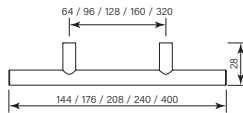

Bar Pulls 1 Apr 2023

- Brass construction
- Robust fixing

36025	36026	36027	36028	36029	Model number
144	176	208	240	400	Overall length
64	96	128	160	320	Fitting spacing
$70	$76	$82	$88	$114	(-11 Chrome)
$76	$82	$88	$92	$122	(-78 Switzrok Matte Black)
$76	$82	$88	$92	$122	(-80 Switzrok Matte White)
$79	$88	$92	$97	$126	(-55 Brushed Chrome)
$79	$88	$92	$97	$126	(-72 Brushed New Nickel)
$82	$92	$97	$104	$129	(-52 Polished New Nickel)
$82	$92	$97	$104	$129	(-74 Brushed Carbon)
$82	$92	$97	$104	$129	(-73 Brushed Graphite)
$82	$92	$97	$104	$129	(-53 Polished Terminus Copper)
$82	$92	$97	$104	$129	(-75 Brushed Terminus Copper)
$82	$92	$97	$104	$129	(-90 Raw Polished Brass)
$82	$92	$97	$104	$129	(-91 Raw Brushed Brass)
$82	$92	$97	$104	$129	(-84 Antique Brass Light)
$82	$92	$97	$104	$129	(-83 Antique Brass Medium)
$82	$92	$97	$104	$129	(-76 Discovery Bronze)
$82	$92	$97	$104	$129	(-79 Armada Bronze)
$82	$92	$97	$104	$129	(-50 Polished Admiralty Brass)
$82	$92	$97	$104	$129	(-70 Brushed Admiralty Brass)
$82	$92	$97	$104	$129	(-51 Polished Liberty Gold)
$82	$92	$97	$104	$129	(-71 Brushed Liberty Gold)