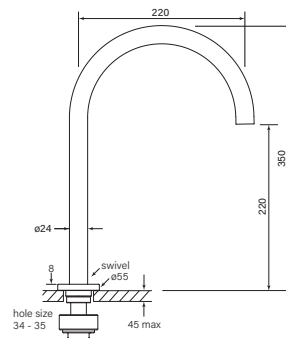

**35319** 1 Mar 2023

**Zero Basin Outlet Tall**

**35320**  
**Zero Sink Outlet**

**35321**  
**Zero Spa Outlet**

- WELS 5\* 6lpm (basin)
- WELS 4\* 7.5lpm (sink)
- Free flow spa spout
- Swivel spout with 220mm reach