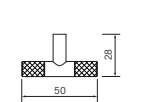

**36053** 1 Apr 2023

**T Bar Pull End Knurl**

**36054** 1 Apr 2023

**T Bar Pull End Flute**

- Brass construction
- Smart fixing to prevent twist

- \$50 (-11 Chrome)**
- \$55 (-78 Switzrok Matte Black)
  - \$55 (-80 Switzrok Matte White)
  - \$59 (-55 Brushed Chrome)
  - \$59 (-72 Brushed New Nickel)
  - \$63 (-52 Polished New Nickel)
  - \$63 (-74 Brushed Carbon)
  - \$63 (-73 Brushed Graphite)
  - \$63 (-53 Polished Terminus Copper)
  - \$63 (-75 Brushed Terminus Copper)
  - \$63 (-90 Raw Polished Brass)
  - \$63 (-91 Raw Brushed Brass)
  - \$63 (-84 Antique Brass Light)
  - \$63 (-83 Antique Brass Medium)
  - \$63 (-76 Discovery Bronze)
  - \$63 (-79 Armada Bronze)
  - \$63 (-50 Polished Admiralty Brass)
  - \$63 (-70 Brushed Admiralty Brass)
  - \$63 (-51 Polished Liberty Gold)
  - \$63 (-71 Brushed Liberty Gold)