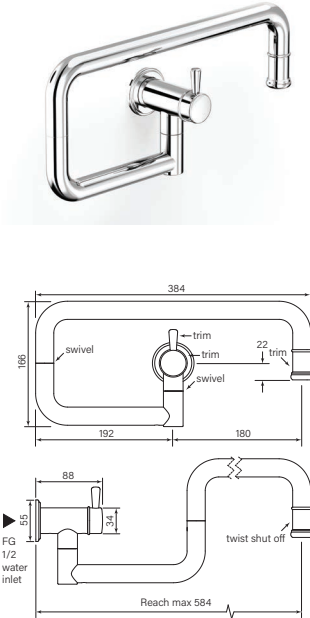

$990 (-11 Chrome)

- $1150 (-12 Chrome + Gold)
- $1240 (-78 Switzrok Matte Black)
- $1240 (-80 Switzrok Matte White)
- $1340 (-55 Brushed Chrome)
- $1340 (-72 Brushed New Nickel)
- $1490 (-52 Polished New Nickel)
- $1490 (-74 Brushed Carbon)
- $1490 (-73 Brushed Graphite)
- $1490 (-53 Polished Terminus Copper)
- $1490 (-75 Brushed Terminus Copper)
- $1490 (-90 Raw Polished Brass)
- $1490 (-91 Raw Brushed Brass)
- $1490 (-84 Antique Brass Light)
- $1490 (-83 Antique Brass Medium)
- $1490 (-76 Discovery Bronze)
- $1490 (-79 Armada Bronze)
- $1490 (-50 Polished Admiralty Brass)
- $1490 (-70 Brushed Admiralty Brass)
- $1490 (-51 Polished Liberty Gold)
- $1490 (-71 Brushed Liberty Gold)