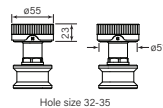

- Quarter turn ceramic cartridges
- Fine fluted texture on handles

1. **$536 (-11 Chrome)**
   $703 (-78 Switzrok Matte Black)
   $703 (-80 Switzrok Matte White)
   $738 (-55 Brushed Chrome)
   $738 (-72 Brushed New Nickel)
   $822 (-52 Polished New Nickel)
   $822 (-74 Brushed Carbon)
   $822 (-73 Brushed Graphite)
   $822 (-53 Polished Terminus Copper)
   $822 (-75 Brushed Terminus Copper)
   $822 (-90 Raw Polished Brass)
   $822 (-91 Raw Brushed Brass)
   $822 (-84 Antique Brass Light)
   $822 (-83 Antique Brass Medium)
   $822 (-76 Discovery Bronze)
   $822 (-79 Armada Bronze)
   $822 (-50 Polished Admiralty Brass)
   $822 (-70 Brushed Admiralty Brass)
   $822 (-51 Polished Liberty Gold)
   $822 (-71 Brushed Liberty Gold)