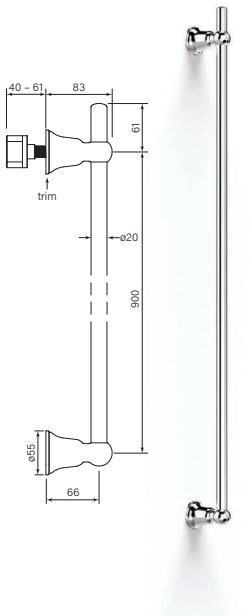

35256 1 Mar 2023
Cascade Vertical Heated Towel Rail

- Brass construction
- Power supply (35260) sold separately
- Inwall body (35262) sold separately
- 900mm centres

1. **$860 (-11 Chrome)**
2. $900 (-12 Chrome + Gold)
   - $1060 (-78 Switzrok Matte Black)
   - $1060 (-80 Switzrok Matte White)
   - $1160 (-55 Brushed Chrome)
   - $1160 (-72 Brushed New Nickel)
   - $1260 (-52 Polished New Nickel)
   - $1260 (-74 Brushed Carbon)
   - $1260 (-73 Brushed Graphite)
   - $1260 (-53 Polished Terminus Copper)
   - $1260 (-75 Brushed Terminus Copper)
   - $1260 (-90 Raw Polished Brass)
   - $1260 (-91 Raw Brushed Brass)
   - $1260 (-84 Antique Brass Light)
   - $1260 (-83 Antique Brass Medium)
   - $1260 (-76 Discovery Bronze)
   - $1260 (-79 Armada Bronze)
   - $1260 (-50 Polished Admiralty Brass)
   - $1260 (-70 Brushed Admiralty Brass)
   - $1260 (-51 Polished Liberty Gold)
   - $1260 (-71 Brushed Liberty Gold)