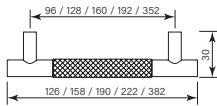

Bar Pull Centre Knurl 1 Apr 2023

- Brass construction
- Robust fixing

36015	36016	36017	36018	36019	Model number
126	158	190	222	382	Overall length
96	128	160	192	352	Fitting spacing
$80	$86	$92	$98	$124	(-11 Chrome)
$86	$92	$98	$102	$132	(-78 Switzrok Matte Black)
$86	$92	$98	$102	$132	(-80 Switzrok Matte White)
$89	$98	$102	$107	$136	(-55 Brushed Chrome)
$89	$98	$102	$107	$136	(-72 Brushed New Nickel)
$92	$102	$107	$114	$139	(-52 Polished New Nickel)
$92	$102	$107	$114	$139	(-74 Brushed Carbon)
$92	$102	$107	$114	$139	(-73 Brushed Graphite)
$92	$102	$107	$114	$139	(-53 Polished Terminus Copper)
$92	$102	$107	$114	$139	(-75 Brushed Terminus Copper)
$92	$102	$107	$114	$139	(-90 Raw Polished Brass)
$92	$102	$107	$114	$139	(-91 Raw Brushed Brass)
$92	$102	$107	$114	$139	(-84 Antique Brass Light)
$92	$102	$107	$114	$139	(-83 Antique Brass Medium)
$92	$102	$107	$114	$139	(-76 Discovery Bronze)
$92	$102	$107	$114	$139	(-79 Armada Bronze)
$92	$102	$107	$114	$139	(-50 Polished Admiralty Brass)
$92	$102	$107	$114	$139	(-70 Brushed Admiralty Brass)
$92	$102	$107	$114	$139	(-51 Polished Liberty Gold)
$92	$102	$107	$114	$139	(-71 Brushed Liberty Gold)

Bar Pull Centre Flute 1 Apr 2023

- Brass construction
- Robust fixing