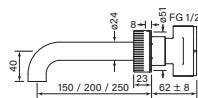

35347 1 Mar 2023

Zero Progressiv Fluted Wall Basin Mixer Set, 150

35350 1 Mar 2023

Zero Progressiv Fluted Wall Bath Mixer Set, 150

- Half turn Progressiv ceramic valve
- Fine fluted texture on handle
- Noggin depth 54 - 70 mm
- Match with Pegasi showers & accessories
- RIK & Fkit codes see page 30
- Spout reach 150 mm
- WELS 5* 6 lpm (basin)
- Free flow (bath)

$703 (-11 Chrome)

- $1000 (-78 Switzrok Matte Black)
- $1000 (-80 Switzrok Matte White)
- $1119 (-55 Brushed Chrome)
- $1119 (-72 Brushed New Nickel)
- $1215 (-52 Polished New Nickel)
- $1215 (-74 Brushed Carbon)
- $1215 (-73 Brushed Graphite)
- $1215 (-53 Polished Terminus Copper)
- $1215 (-75 Brushed Terminus Copper)
- $1215 (-90 Raw Polished Brass)
- $1215 (-91 Raw Brushed Brass)
- $1215 (-84 Antique Brass Light)
- $1215 (-83 Antique Brass Medium)
- $1215 (-76 Discovery Bronze)
- $1215 (-79 Armada Bronze)
- $1215 (-50 Polished Admiralty Brass)
- $1215 (-70 Brushed Admiralty Brass)
- $1215 (-51 Polished Liberty Gold)
- $1215 (-71 Brushed Liberty Gold)

35348 1 Mar 2023

Zero Progressiv Fluted Wall Basin Mixer Set, 200

35351 1 Mar 2023

Zero Progressiv Fluted Wall Bath Mixer Set, 200

- Half turn Progressiv ceramic valve
- Fine fluted texture on handle
- Noggin depth 54 - 70 mm
- Match with Pegasi showers & accessories
- RIK & Fkit codes see page 30
- Spout reach 200 mm
- WELS 5* 6 lpm (basin)
- Free flow (bath)

$703 (-11 Chrome)

- $1000 (-78 Switzrok Matte Black)
- $1000 (-80 Switzrok Matte White)
- $1119 (-55 Brushed Chrome)
- $1119 (-72 Brushed New Nickel)
- $1215 (-52 Polished New Nickel)
- $1215 (-74 Brushed Carbon)
- $1215 (-73 Brushed Graphite)
- $1215 (-53 Polished Terminus Copper)
- $1215 (-75 Brushed Terminus Copper)
- $1215 (-90 Raw Polished Brass)
- $1215 (-91 Raw Brushed Brass)
- $1215 (-84 Antique Brass Light)
- $1215 (-83 Antique Brass Medium)
- $1215 (-76 Discovery Bronze)
- $1215 (-79 Armada Bronze)
- $1215 (-50 Polished Admiralty Brass)
- $1215 (-70 Brushed Admiralty Brass)
- $1215 (-51 Polished Liberty Gold)
- $1215 (-71 Brushed Liberty Gold)

35349 1 Mar 2023

Zero Progressiv Fluted Wall Basin Mixer Set, 250

35352 1 Mar 2023

Zero Progressiv Fluted Wall Bath Mixer Set, 250

- Half turn Progressiv ceramic valve
- Fine fluted texture on handle
- Noggin depth 54 - 70 mm
- Match with Pegasi showers & accessories
- RIK & Fkit codes see page 30
- Spout reach 250 mm
- WELS 5* 6 lpm (basin)
- Free flow (bath)

$703 (-11 Chrome)

- $1000 (-78 Switzrok Matte Black)
- $1000 (-80 Switzrok Matte White)
- $1119 (-55 Brushed Chrome)
- $1119 (-72 Brushed New Nickel)
- $1215 (-52 Polished New Nickel)
- $1215 (-74 Brushed Carbon)
- $1215 (-73 Brushed Graphite)
- $1215 (-53 Polished Terminus Copper)
- $1215 (-75 Brushed Terminus Copper)
- $1215 (-90 Raw Polished Brass)
- $1215 (-91 Raw Brushed Brass)
- $1215 (-84 Antique Brass Light)
- $1215 (-83 Antique Brass Medium)
- $1215 (-76 Discovery Bronze)
- $1215 (-79 Armada Bronze)
- $1215 (-50 Polished Admiralty Brass)
- $1215 (-70 Brushed Admiralty Brass)
- $1215 (-51 Polished Liberty Gold)
- $1215 (-71 Brushed Liberty Gold)