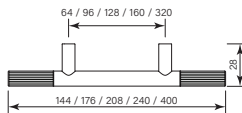

Bar Pull End Flute 1 Apr 2023

- Brass construction
- Robust fixing

36035	36036	36037	36038	36039	Model number
144	176	208	240	400	Overall length
64	96	128	160	320	Fitting spacing
$80	$86	$92	$98	$124	(-11 Chrome)
$86	$92	$98	$102	$132	(-78 Switzrok Matte Black)
$86	$92	$98	$102	$132	(-80 Switzrok Matte White)
$89	$98	$102	$107	$136	(-55 Brushed Chrome)
$89	$98	$102	$107	$136	(-72 Brushed New Nickel)
$92	$102	$107	$114	$139	(-52 Polished New Nickel)
$92	$102	$107	$114	$139	(-74 Brushed Carbon)
$92	$102	$107	$114	$139	(-73 Brushed Graphite)
$92	$102	$107	$114	$139	(-53 Polished Terminus Copper)
$92	$102	$107	$114	$139	(-75 Brushed Terminus Copper)
$92	$102	$107	$114	$139	(-90 Raw Polished Brass)
$92	$102	$107	$114	$139	(-91 Raw Brushed Brass)
$92	$102	$107	$114	$139	(-84 Antique Brass Light)
$92	$102	$107	$114	$139	(-83 Antique Brass Medium)
$92	$102	$107	$114	$139	(-76 Discovery Bronze)
$92	$102	$107	$114	$139	(-79 Armada Bronze)
$92	$102	$107	$114	$139	(-50 Polished Admiralty Brass)
$92	$102	$107	$114	$139	(-70 Brushed Admiralty Brass)
$92	$102	$107	$114	$139	(-51 Polished Liberty Gold)
$92	$102	$107	$114	$139	(-71 Brushed Liberty Gold)