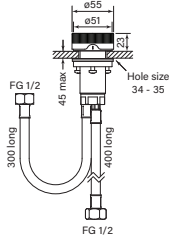

$536 (-11 Chrome)

- $703 (-78 Switzrok Matte Black)
- $703 (-80 Switzrok Matte White)
- $738 (-55 Brushed Chrome)
- $738 (-72 Brushed New Nickel)
- $822 (-52 Polished New Nickel)
- $822 (-74 Brushed Carbon)
- $822 (-73 Brushed Graphite)
- $822 (-53 Polished Terminus Copper)
- $822 (-75 Brushed Terminus Copper)
- $822 (-90 Raw Polished Brass)
- $822 (-91 Raw Brushed Brass)
- $822 (-84 Antique Brass Light)
- $822 (-83 Antique Brass Medium)
- $822 (-76 Discovery Bronze)
- $822 (-79 Armada Bronze)
- $822 (-50 Polished Admiralty Brass)
- $822 (-70 Brushed Admiralty Brass)
- $822 (-51 Polished Liberty Gold)
- $822 (-71 Brushed Liberty Gold)

35353 1 Mar 2023

Zero Diverter Switch, Fluted

- Stand alone diverter switch for bath or shower
- Fine fluted texture on handle
- Works with standard wall mixer
- Quarter turn ceramic valve
- Simple, light operation
- Cover plate size Ø55mm
- RIK & Fkit codes see page 30
- Includes Logikit™ body
- Suits wall noggin depth 45 – 70

$453 (-11 Chrome)

- $619 (-78 Switzrok Matte Black)
- $619 (-80 Switzrok Matte White)
- $668 (-55 Brushed Chrome)
- $668 (-72 Brushed New Nickel)
- $738 (-52 Polished New Nickel)
- $738 (-74 Brushed Carbon)
- $738 (-73 Brushed Graphite)
- $738 (-53 Polished Terminus Copper)
- $738 (-75 Brushed Terminus Copper)
- $738 (-90 Raw Polished Brass)
- $738 (-91 Raw Brushed Brass)
- $738 (-84 Antique Brass Light)
- $738 (-83 Antique Brass Medium)
- $738 (-76 Discovery Bronze)
- $738 (-79 Armada Bronze)
- $738 (-50 Polished Admiralty Brass)
- $738 (-70 Brushed Admiralty Brass)
- $738 (-51 Polished Liberty Gold)
- $738 (-71 Brushed Liberty Gold)

35318 1 Mar 2023