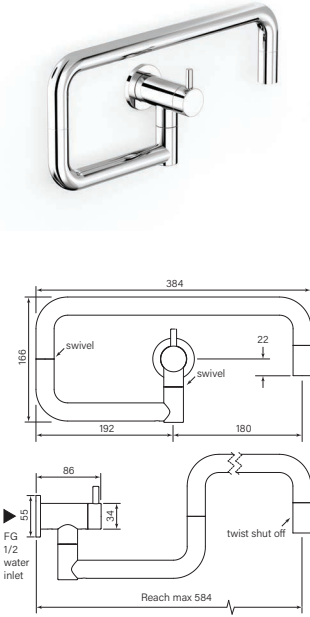

30737 1 Apr 2023

Pegasi Pot Filler Wall

- Sleek design all brass construction
- Hot only or cold only supply
- Dual shut off valves
- Double swing arm for 584 reach to cover cooktop

$990 (-11 Chrome)

- $1240 (-78 Switzrok Matte Black)
- $1240 (-80 Switzrok Matte White)
- $1340 (-55 Brushed Chrome)
- $1340 (-72 Brushed New Nickel)
- $1490 (-52 Polished New Nickel)
- $1490 (-74 Brushed Carbon)
- $1490 (-73 Brushed Graphite)
- $1490 (-53 Polished Terminus Copper)
- $1490 (-75 Brushed Terminus Copper)
- $1490 (-90 Raw Polished Brass)
- $1490 (-91 Raw Brushed Brass)
- $1490 (-84 Antique Brass Light)
- $1490 (-83 Antique Brass Medium)
- $1490 (-76 Discovery Bronze)
- $1490 (-79 Armada Bronze)
- $1490 (-50 Polished Admiralty Brass)
- $1490 (-70 Brushed Admiralty Brass)
- $1490 (-51 Polished Liberty Gold)
- $1490 (-71 Brushed Liberty Gold)