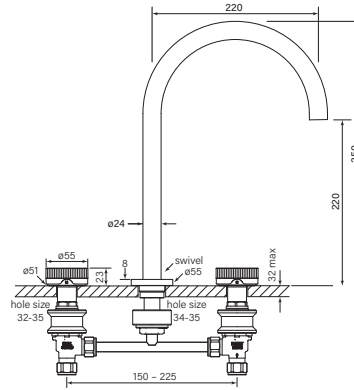

35308 1 Apr 2023
Zero Hob Top Assy Pr, Fluted

- Quarter turn ceramic cartridges
- Fine fluted texture on handles

1. **$536 (-11 Chrome)**
   $703 (-78 Switzrok Matte Black)
   $703 (-80 Switzrok Matte White)
   $738 (-55 Brushed Chrome)
   $738 (-72 Brushed New Nickel)
   $822 (-52 Polished New Nickel)
   $822 (-74 Brushed Carbon)
   $822 (-73 Brushed Graphite)
   $822 (-53 Polished Terminus Copper)
   $822 (-75 Brushed Terminus Copper)
   $822 (-90 Raw Polished Brass)
   $822 (-91 Raw Brushed Brass)
   $822 (-84 Antique Brass Light)
   $822 (-83 Antique Brass Medium)
   $822 (-76 Discovery Bronze)
   $822 (-79 Armada Bronze)
   $822 (-50 Polished Admiralty Brass)
   $822 (-70 Brushed Admiralty Brass)
   $822 (-51 Polished Liberty Gold)
   $822 (-71 Brushed Liberty Gold)

35311 1 Apr 2023
Zero Wall Top Assy Pr, Fluted

- Quarter turn ceramic cartridges
- Fine fluted texture on handles
- Breech not included
- Pair with Pegasi spouts to create bath and basin sets

1. **$453 (-11 Chrome)**
   $619 (-78 Switzrok Matte Black)
   $619 (-80 Switzrok Matte White)
   $668 (-55 Brushed Chrome)
   $668 (-72 Brushed New Nickel)
   $738 (-52 Polished New Nickel)
   $738 (-74 Brushed Carbon)
   $738 (-73 Brushed Graphite)
   $738 (-53 Polished Terminus Copper)
   $738 (-75 Brushed Terminus Copper)
   $738 (-90 Raw Polished Brass)
   $738 (-91 Raw Brushed Brass)
   $738 (-84 Antique Brass Light)
   $738 (-83 Antique Brass Medium)
   $738 (-76 Discovery Bronze)
   $738 (-79 Armada Bronze)
   $738 (-50 Polished Admiralty Brass)
   $738 (-70 Brushed Admiralty Brass)
   $738 (-51 Polished Liberty Gold)
   $738 (-71 Brushed Liberty Gold)