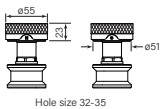

35307 1 Apr 2023
Zero Hob Top Assy Pr, Knurl

- Quarter turn ceramic cartridges
- Fine knurled texture on handles

1. **$536 (-11 Chrome)**
   $703 (-78 Switzrok Matte Black)
   $703 (-80 Switzrok Matte White)
   $738 (-55 Brushed Chrome)
   $738 (-72 Brushed New Nickel)
   $822 (-52 Polished New Nickel)
   $822 (-74 Brushed Carbon)
   $822 (-73 Brushed Graphite)
   $822 (-53 Polished Terminus Copper)
   $822 (-75 Brushed Terminus Copper)
   $822 (-90 Raw Polished Brass)
   $822 (-91 Raw Brushed Brass)
   $822 (-84 Antique Brass Light)
   $822 (-83 Antique Brass Medium)
   $822 (-76 Discovery Bronze)
   $822 (-79 Armada Bronze)
   $822 (-50 Polished Admiralty Brass)
   $822 (-70 Brushed Admiralty Brass)
   $822 (-51 Polished Liberty Gold)
   $822 (-71 Brushed Liberty Gold)