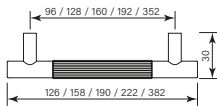

Bar Pull Centre Knurl 1 Apr 2023

- Brass construction
- Robust fixing

36015	36016	36017	36018	36019	Model number
126	158	190	222	382	Overall length
96	128	160	192	352	Fitting spacing
$80	$86	$92	$98	$124	(-11 Chrome)
$86	$92	$98	$102	$132	(-78 Switzrok Matte Black)
$86	$92	$98	$102	$132	(-80 Switzrok Matte White)
$89	$98	$102	$107	$136	(-55 Brushed Chrome)
$89	$98	$102	$107	$136	(-72 Brushed New Nickel)
$92	$102	$107	$114	$139	(-52 Polished New Nickel)
$92	$102	$107	$114	$139	(-74 Brushed Carbon)
$92	$102	$107	$114	$139	(-73 Brushed Graphite)
$92	$102	$107	$114	$139	(-53 Polished Terminus Copper)
$92	$102	$107	$114	$139	(-75 Brushed Terminus Copper)
$92	$102	$107	$114	$139	(-90 Raw Polished Brass)
$92	$102	$107	$114	$139	(-91 Raw Brushed Brass)
$92	$102	$107	$114	$139	(-84 Antique Brass Light)
$92	$102	$107	$114	$139	(-83 Antique Brass Medium)
$92	$102	$107	$114	$139	(-76 Discovery Bronze)
$92	$102	$107	$114	$139	(-79 Armada Bronze)
$92	$102	$107	$114	$139	(-50 Polished Admiralty Brass)
$92	$102	$107	$114	$139	(-70 Brushed Admiralty Brass)
$92	$102	$107	$114	$139	(-51 Polished Liberty Gold)
$92	$102	$107	$114	$139	(-71 Brushed Liberty Gold)