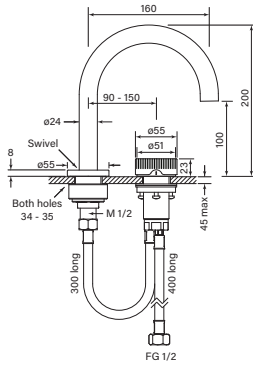

Model: 35340-84

**35340** 1 Mar 2023

**Zero Progressiv Fluted Basin Mixer curve**

- Half turn Progressiv ceramic valve
- Fine fluted texture on handle
- Mount through 35 mm tap holes
- Match with Pegasi showers & accessories
- Swivel spout reach 160 mm
- WELS 5\* 6 lpm