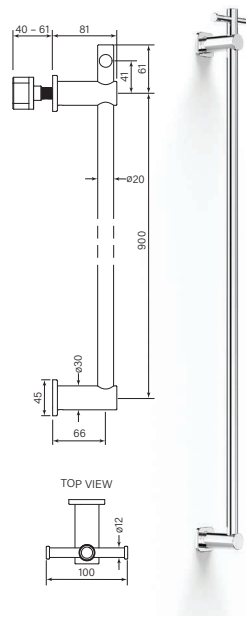

35255 1 Mar 2023
Zeos Vertical Heated Towel Rail w TBar

- Brass construction
- Power supply (35260) sold separately
- Inwall body (35262) sold separately
- 900mm centres
- T-bar for extra hanging space

1. **$920 (-11 Chrome)**
2. $1130 (-78 Switzrok Matte Black)
   - $1130 (-80 Switzrok Matte White)
   - $1230 (-55 Brushed Chrome)
   - $1230 (-72 Brushed New Nickel)
   - $1330 (-52 Polished New Nickel)
   - $1330 (-74 Brushed Carbon)
   - $1330 (-73 Brushed Graphite)
   - $1330 (-53 Polished Terminus Copper)
   - $1330 (-75 Brushed Terminus Copper)
   - $1330 (-90 Raw Polished Brass)
   - $1330 (-91 Raw Brushed Brass)
   - $1330 (-84 Antique Brass Light)
   - $1330 (-83 Antique Brass Medium)
   - $1330 (-76 Discovery Bronze)
   - $1330 (-79 Armada Bronze)
   - $1330 (-50 Polished Admiralty Brass)
   - $1330 (-70 Brushed Admiralty Brass)
   - $1330 (-51 Polished Liberty Gold)
   - $1330 (-71 Brushed Liberty Gold)