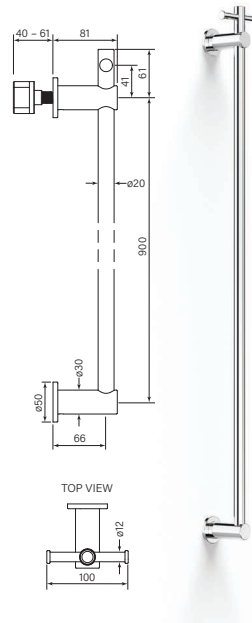

**35250** 1 Mar 2023  
**Pegasi Vertical Heated Towel Rail**

- Brass construction
- Power supply (35260) sold separately
- Inwall body (35262) sold separately
- 900mm centres

- \$860 (-11 Chrome)**  
 \$1060 (-78 Switzrok Matte Black)  
 \$1060 (-80 Switzrok Matte White)  
 \$1160 (-55 Brushed Chrome)  
 \$1160 (-72 Brushed New Nickel)  
 \$1260 (-52 Polished New Nickel)  
 \$1260 (-74 Brushed Carbon)  
 \$1260 (-73 Brushed Graphite)  
 \$1260 (-53 Polished Terminus Copper)  
 \$1260 (-75 Brushed Terminus Copper)  
 \$1260 (-90 Raw Polished Brass)  
 \$1260 (-91 Raw Brushed Brass)  
 \$1260 (-84 Antique Brass Light)  
 \$1260 (-83 Antique Brass Medium)  
 \$1260 (-76 Discovery Bronze)  
 \$1260 (-79 Armada Bronze)  
 \$1260 (-50 Polished Admiralty Brass)  
 \$1260 (-70 Brushed Admiralty Brass)  
 \$1260 (-51 Polished Liberty Gold)  
 \$1260 (-71 Brushed Liberty Gold)