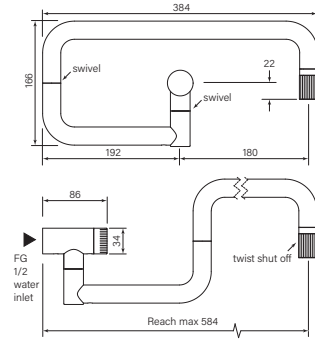

30964 1 Apr 2023
Zero Fluted Pot Filler Wall

- Sleek design all brass construction
- Hot only or cold only supply
- Dual shut off valves
- Double swing arm for 584 reach to cover cooktop

1. **$990 (-11 Chrome)**
2. $1240 (-78 Switzrok Matte Black)
   - $1240 (-80 Switzrok Matte White)
   - $1340 (-55 Brushed Chrome)
   - $1340 (-72 Brushed New Nickel)
   - $1490 (-52 Polished New Nickel)
   - $1490 (-74 Brushed Carbon)
   - $1490 (-73 Brushed Graphite)
   - $1490 (-53 Polished Terminus Copper)
   - $1490 (-75 Brushed Terminus Copper)
   - $1490 (-90 Raw Polished Brass)
   - $1490 (-91 Raw Brushed Brass)
   - $1490 (-84 Antique Brass Light)
   - $1490 (-83 Antique Brass Medium)
   - $1490 (-76 Discovery Bronze)
   - $1490 (-79 Armada Bronze)
   - $1490 (-50 Polished Admiralty Brass)
   - $1490 (-70 Brushed Admiralty Brass)
   - $1490 (-51 Polished Liberty Gold)
   - $1490 (-71 Brushed Liberty Gold)