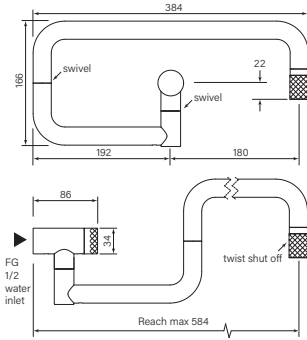

30963 1 Apr 2023
Zero Knurl Pot Filler Wall

- Sleek design all brass construction
- Hot only or cold only supply
- Dual shut off valves
- Double swing arm for 584 reach to cover cooktop

1. **$990 (-11 Chrome)**
2. $1240 (-78 Switzrok Matte Black)
   - $1240 (-80 Switzrok Matte White)
   - $1340 (-55 Brushed Chrome)
   - $1340 (-72 Brushed New Nickel)
   - $1490 (-52 Polished New Nickel)
   - $1490 (-74 Brushed Carbon)
   - $1490 (-73 Brushed Graphite)
   - $1490 (-53 Polished Terminus Copper)
   - $1490 (-75 Brushed Terminus Copper)
   - $1490 (-90 Raw Polished Brass)
   - $1490 (-91 Raw Brushed Brass)
   - $1490 (-84 Antique Brass Light)
   - $1490 (-83 Antique Brass Medium)
   - $1490 (-76 Discovery Bronze)
   - $1490 (-79 Armada Bronze)
   - $1490 (-50 Polished Admiralty Brass)
   - $1490 (-70 Brushed Admiralty Brass)
   - $1490 (-51 Polished Liberty Gold)
   - $1490 (-71 Brushed Liberty Gold)