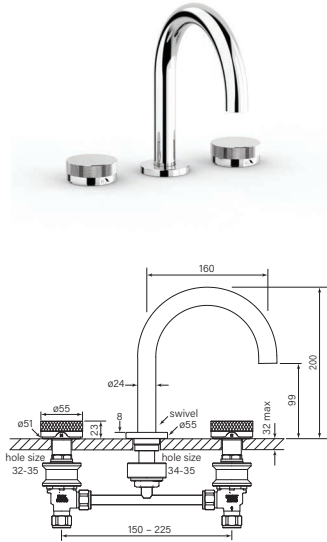

**35309** 1 Apr 2023  
Zero Wall Top Assy Pr, Smooth

- Quarter turn ceramic cartridges
- Breech not included
- Pair with Pegasi spouts to create bath and basin sets

**\$453 (-11 Chrome)**

\$619	(-78 Switzrok Matte Black)
\$619	(-80 Switzrok Matte White)
\$668	(-55 Brushed Chrome)
\$668	(-72 Brushed New Nickel)
\$738	(-52 Polished New Nickel)
\$738	(-74 Brushed Carbon)
\$738	(-73 Brushed Graphite)
\$738	(-53 Polished Terminus Copper)
\$738	(-75 Brushed Terminus Copper)
\$738	(-90 Raw Polished Brass)
\$738	(-91 Raw Brushed Brass)
\$738	(-84 Antique Brass Light)
\$738	(-83 Antique Brass Medium)
\$738	(-76 Discovery Bronze)
\$738	(-79 Armada Bronze)
\$738	(-50 Polished Admiralty Brass)
\$738	(-70 Brushed Admiralty Brass)
\$738	(-51 Polished Liberty Gold)
\$738	(-71 Brushed Liberty Gold)

**35301** 1 Apr 2023  
Zero Knurl Basin Set

- WELS 5\* 6lpm
- Quarter turn ceramic cartridges
- Fine knurled texture on handles
- Swivel spout with 160mm reach

- \$762 (-11 Chrome)**  
 \$1048 (-78 Switzrok Matte Black)  
 \$1048 (-80 Switzrok Matte White)  
 \$1167 (-55 Brushed Chrome)  
 \$1167 (-72 Brushed New Nickel)  
 \$1262 (-52 Polished New Nickel)  
 \$1262 (-74 Brushed Carbon)  
 \$1262 (-73 Brushed Graphite)  
 \$1262 (-53 Polished Terminus Copper)  
 \$1262 (-75 Brushed Terminus Copper)  
 \$1262 (-90 Raw Polished Brass)  
 \$1262 (-91 Raw Brushed Brass)  
 \$1262 (-84 Antique Brass Light)  
 \$1262 (-83 Antique Brass Medium)  
 \$1262 (-76 Discovery Bronze)  
 \$1262 (-79 Armada Bronze)  
 \$1262 (-50 Polished Admiralty Brass)  
 \$1262 (-70 Brushed Admiralty Brass)  
 \$1262 (-51 Polished Liberty Gold)  
 \$1262 (-71 Brushed Liberty Gold)