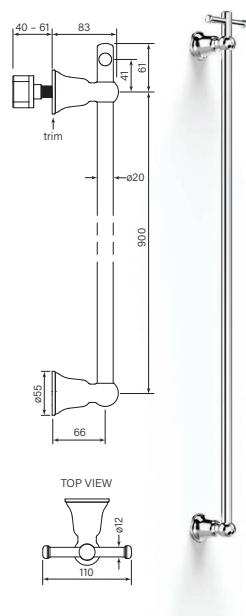

35257 1 Mar 2023
Cascade Vertical Heated Towel Rail w TBar

- Brass construction
- Power supply (35260) sold separately
- Inwall body (35262) sold separately
- 900mm centres
- T-bar for extra hanging space

1. **$920 (-11 Chrome)**
2. $960 (-12 Chrome + Gold)
   - $1130 (-78 Switzrok Matte Black)
   - $1130 (-80 Switzrok Matte White)
   - $1230 (-55 Brushed Chrome)
   - $1230 (-72 Brushed New Nickel)
   - $1330 (-52 Polished New Nickel)
   - $1330 (-74 Brushed Carbon)
   - $1330 (-73 Brushed Graphite)
   - $1330 (-53 Polished Terminus Copper)
   - $1330 (-75 Brushed Terminus Copper)
   - $1330 (-90 Raw Polished Brass)
   - $1330 (-91 Raw Brushed Brass)
   - $1330 (-84 Antique Brass Light)
   - $1330 (-83 Antique Brass Medium)
   - $1330 (-76 Discovery Bronze)
   - $1330 (-79 Armada Bronze)
   - $1330 (-50 Polished Admiralty Brass)
   - $1330 (-70 Brushed Admiralty Brass)
   - $1330 (-51 Polished Liberty Gold)
   - $1330 (-71 Brushed Liberty Gold)