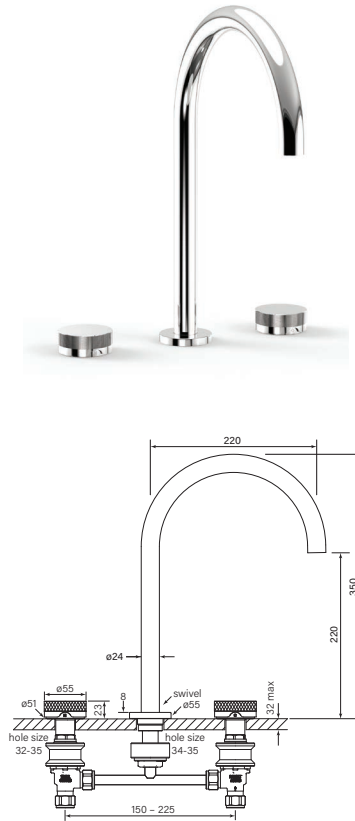

**35301** 1 Apr 2023  
Zero Knurl Basin Set

- WELS 5\* 6lpm
- Quarter turn ceramic cartridges
- Fine knurled texture on handles
- Swivel spout with 160mm reach

- \$762 (-11 Chrome)**  
 \$1048 (-78 Switzrok Matte Black)  
 \$1048 (-80 Switzrok Matte White)  
 \$1167 (-55 Brushed Chrome)  
 \$1167 (-72 Brushed New Nickel)  
 \$1262 (-52 Polished New Nickel)  
 \$1262 (-74 Brushed Carbon)  
 \$1262 (-73 Brushed Graphite)  
 \$1262 (-53 Polished Terminus Copper)  
 \$1262 (-75 Brushed Terminus Copper)  
 \$1262 (-90 Raw Polished Brass)  
 \$1262 (-91 Raw Brushed Brass)  
 \$1262 (-84 Antique Brass Light)  
 \$1262 (-83 Antique Brass Medium)  
 \$1262 (-76 Discovery Bronze)  
 \$1262 (-79 Armada Bronze)  
 \$1262 (-50 Polished Admiralty Brass)  
 \$1262 (-70 Brushed Admiralty Brass)  
 \$1262 (-51 Polished Liberty Gold)  
 \$1262 (-71 Brushed Liberty Gold)

**35304** 1 Apr 2023  
Zero Knurl Sink Set

- WELS 4\* 7.5lpm (sink)
- WELS 5\* 6lpm (basin)
- Quarter turn ceramic cartridges
- Fine knurled texture on handles
- Swivel spout with 220mm reach

- \$762 (-11 Chrome)**  
 \$1048 (-78 Switzrok Matte Black)  
 \$1048 (-80 Switzrok Matte White)  
 \$1167 (-55 Brushed Chrome)  
 \$1167 (-72 Brushed New Nickel)  
 \$1262 (-52 Polished New Nickel)  
 \$1262 (-74 Brushed Carbon)  
 \$1262 (-73 Brushed Graphite)  
 \$1262 (-53 Polished Terminus Copper)  
 \$1262 (-75 Brushed Terminus Copper)  
 \$1262 (-90 Raw Polished Brass)  
 \$1262 (-91 Raw Brushed Brass)  
 \$1262 (-84 Antique Brass Light)  
 \$1262 (-83 Antique Brass Medium)  
 \$1262 (-76 Discovery Bronze)  
 \$1262 (-79 Armada Bronze)  
 \$1262 (-50 Polished Admiralty Brass)  
 \$1262 (-70 Brushed Admiralty Brass)  
 \$1262 (-51 Polished Liberty Gold)  
 \$1262 (-71 Brushed Liberty Gold)