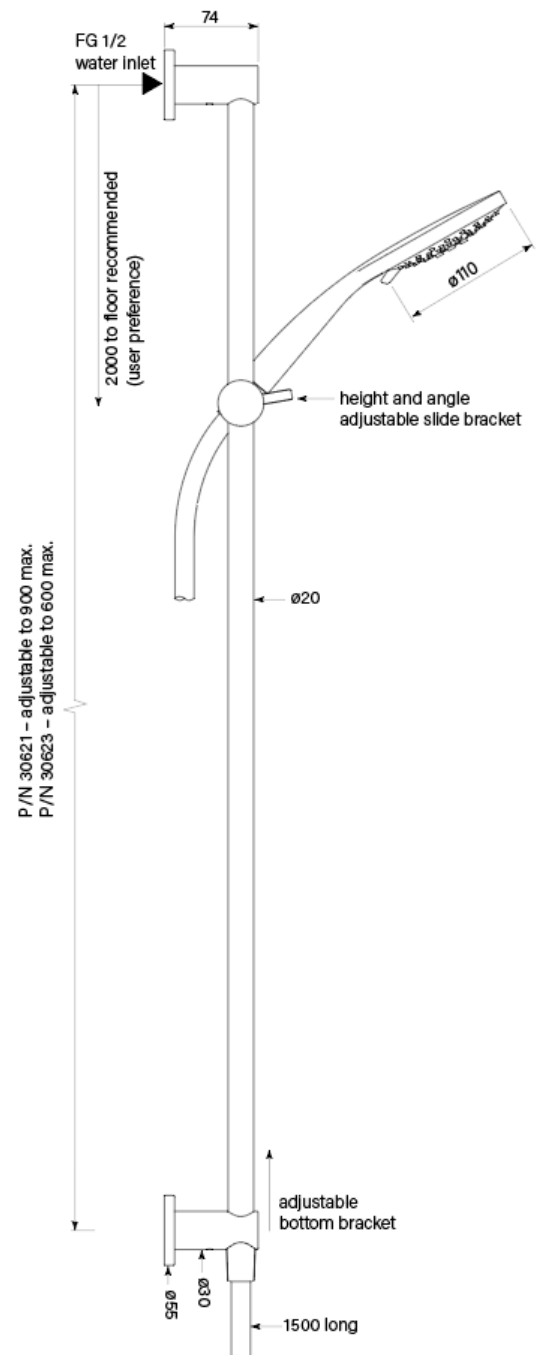

Product Specifications

30621-11 Pegasi Slide Shower, Inflow 900, 100 Disc, Chrome

Features:

- Built in Australia
- Water enters top bracket
- Bottom bracket can slide up rail
- Slimline 3 function shower head
- Click-adjust angle mechanism
- 900mm rail length

WaterMark

WM-022284