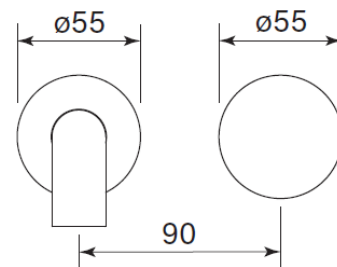

# Product Specifications

**30910-11** Zero Progresiv Smooth Wall Bath mixer set, 200, Chrome

## Features:

- Made in Australia
- Half turn Progresiv ceramic valve
- Brass and stainless construction
- Smooth Handle
- Watermark Certified
- Noggin depth 54 - 70
- Match with Pegasi showers & accessories
- Free flow spout
- Spout reach 200mm