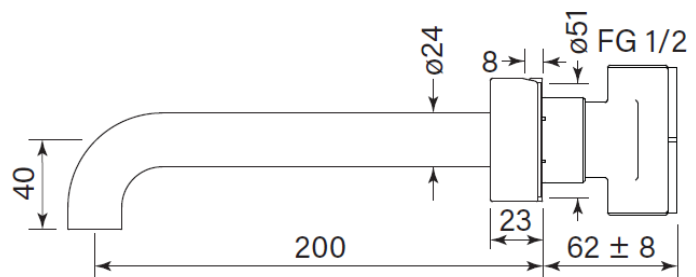

# Product Specifications

**30910-11** Zero Progresiv Smooth Wall Bath mixer set, 200, Chrome

## Features:

- Made in Australia
- Half turn Progresiv ceramic valve
- Brass and stainless construction
- Smooth Handle
- Watermark Certified
- Noggin depth 54 - 70
- Match with Pegasi showers & accessories
- Free flow spout
- Spout reach 200mm