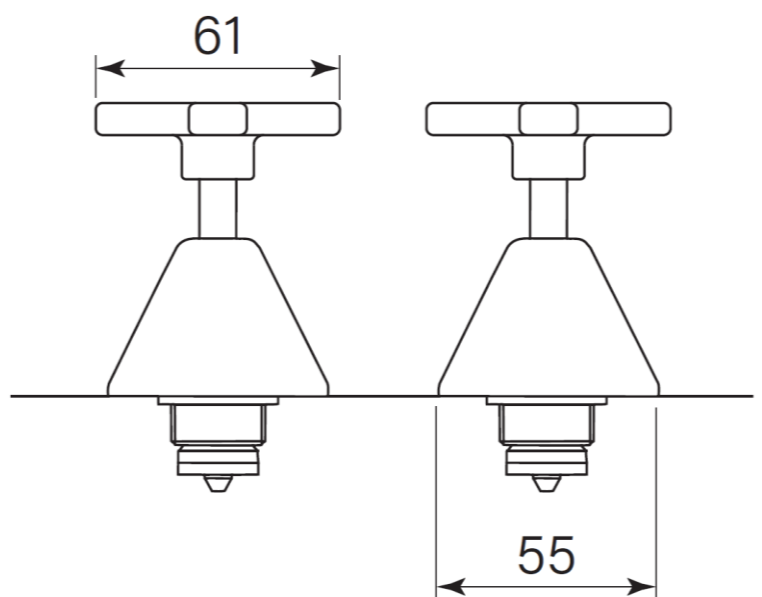

Product Specifications

31706-11 Chisel Hob Tap Pr, Cross, Chrome

Features:

- Built in Australia
- Durable copper jumper valves

WaterMark

WM-022284