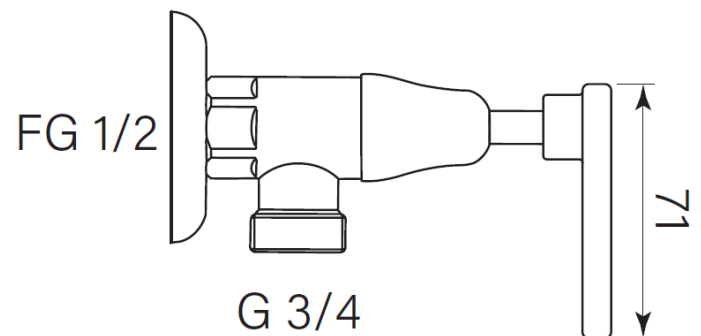

Product Specifications

31724-11 Chisel Wash Machine Tap Pr, CD Lever, Chrome

Features:

- Built in Australia
- Smooth action $\frac{1}{4}$ turn ceramic disc valves
- 65mm backplates
- $\frac{3}{4}$ " outlet connections