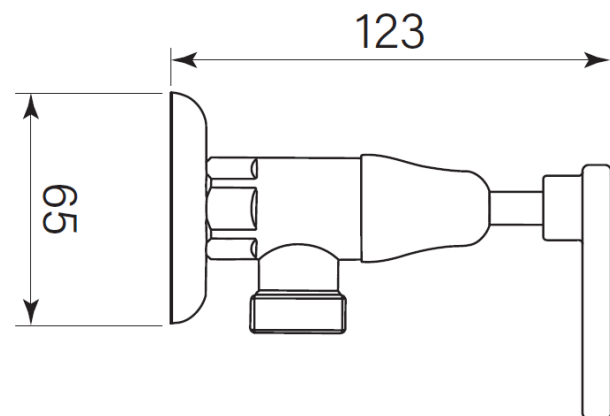

Product Specifications

31724-11 Chisel Wash Machine Tap Pr, CD Lever, Chrome

Features:

- Built in Australia
- Smooth action $\frac{1}{4}$ turn ceramic disc valves
- 65mm backplates
- $\frac{3}{4}$ " outlet connections

WaterMark

WM-022284