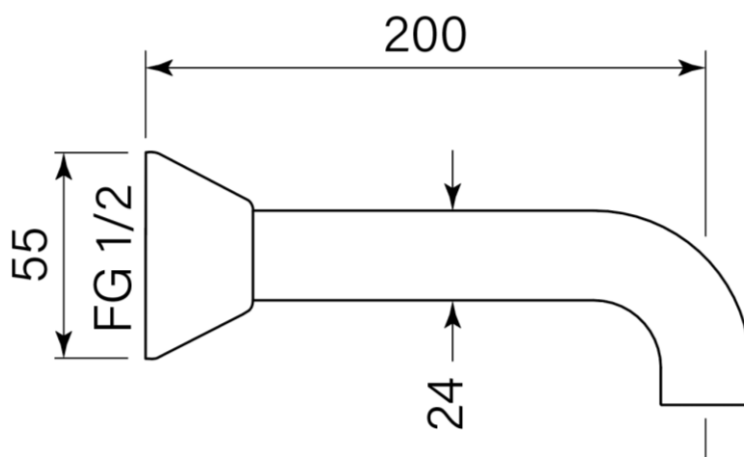

Product Specifications

31742-11 Chisel Wall Bath Outlet, Chrome

Features:

- Built in Australia
- 200mm reach
- Recessed flow straightener
- Free flow

WaterMark

WM-022284