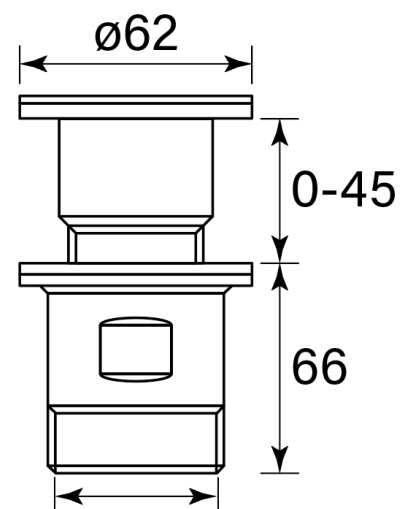

# Product Specifications

**34354-11** Basin Waste Pop In 32mm

## Features:

- Quality Brass construction
- Fits 32mm waste connection

Suits 32mm  
Waste Connection