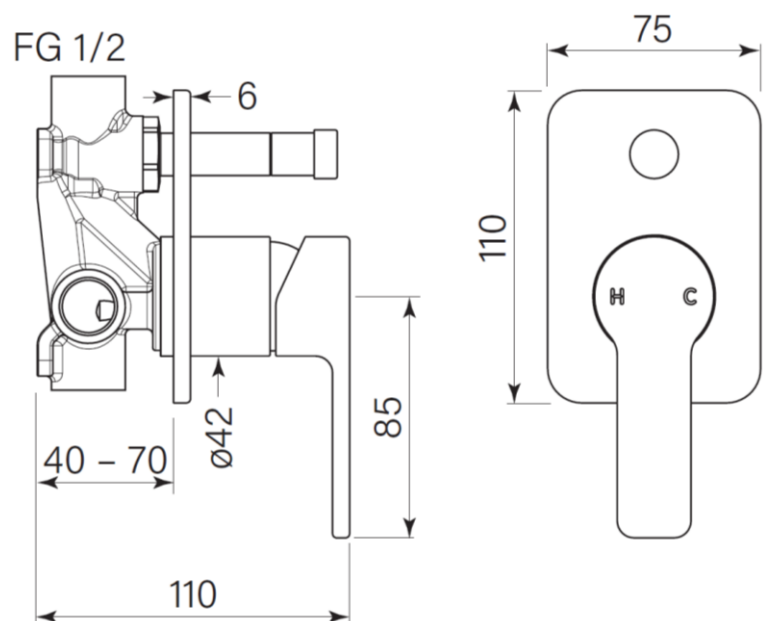

Product Specifications

35104-11 Zeos Wall Mixer with Diverter, Chrome

Features:

- Built in Australia
- 75 x 110mm backplate
- 2 stage flow step valve
- Push pull diverter with lock-out function

WaterMark

WM-022284