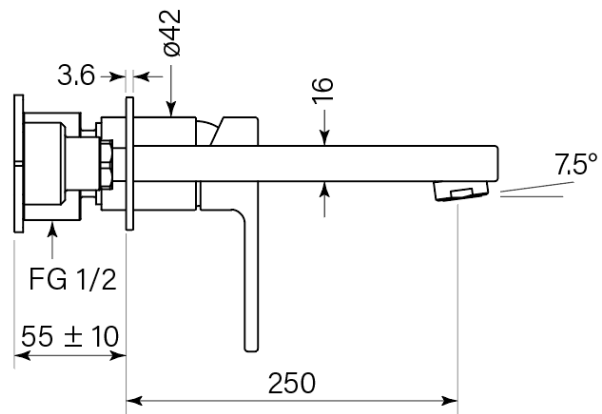

# Product Specifications

**35122-11** Zeos Back Plate Basin Mixer 250, Chrome

## Features:

- Built in Australia
- 250mm reach
- 2 stage flow step valve
- Includes in-wall breach

WaterMark

WM-022284