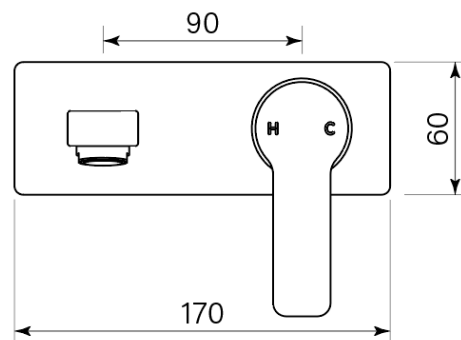

# Product Specifications

**35122-11** Zeos Back Plate Basin Mixer 250, Chrome

## Features:

- Built in Australia
- 250mm reach
- 2 stage flow step valve
- Includes in-wall breach

WaterMark

WM-022284