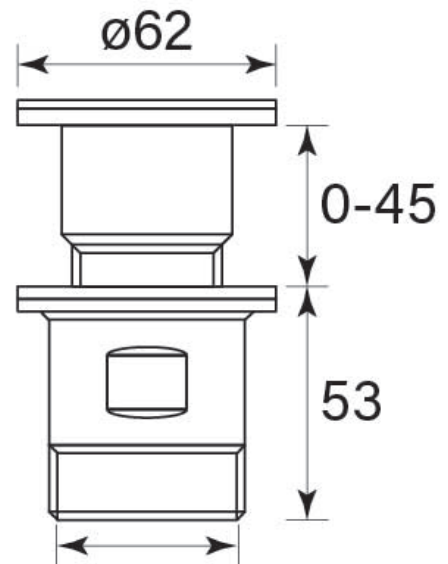

PRODUCT SPECIFICATION

**34350**

**BASIN WASTE POP DOWN 40MM**

FEATURES

- Fits 40 mm waste connection
- Universal, suits basins with or without built-in overflow

Suits 40mm  
Waste Connection