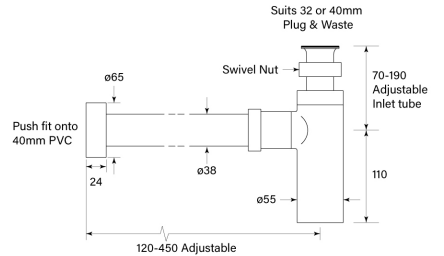

PRODUCT SPECIFICATION

34351
BOTTLE TRAP

FEATURES

- Suits 32 and 40 mm wastes
- Note there are two different specifications depending on the colour finish chosen, as displayed in dimensional diagram