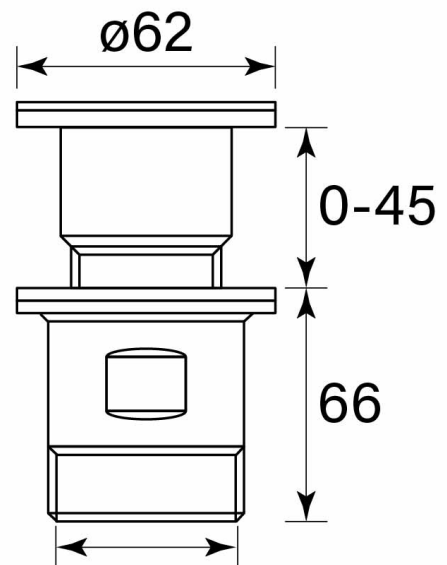

PRODUCT SPECIFICATION

34354

BASIN WASTE POP DOWN 32MM

FEATURES

- Fits 32 mm waste connection
- Universal, suits basins with or without built-in overflow

**Suits 32mm
Waste Connection**