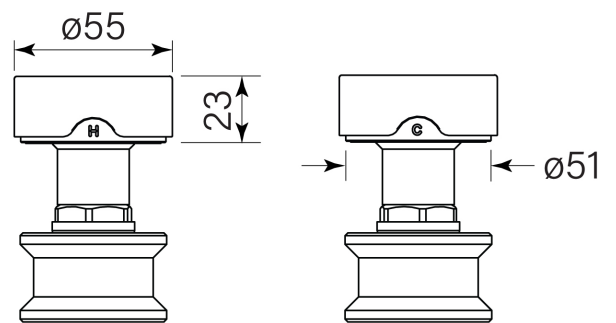

PRODUCT SPECIFICATION

35306

ZERO HOB TOP ASSY PR SMOOTH

FEATURES

- Quarter turn ceramic cartridges

Hole size 32-35